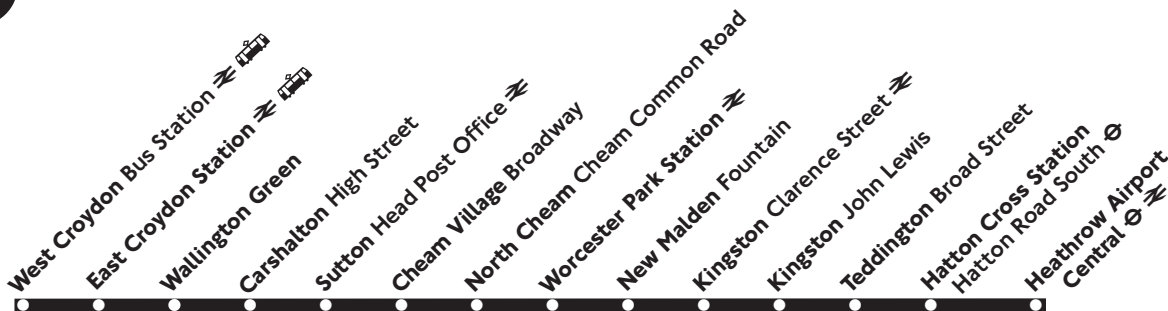

X26

West Croydon - Kingston - Heathrow Airport

Express

Daily

LIMITED STOP - BUSES ONLY STOP AT POINTS SHOWN

Monday - Friday

West Croydon Bus Station	0420	0510	0550	0635	0725	0845	0945	1045	1345	1445	1545	1655	1800	1910	2005	2100	2200	
East Croydon Station	0424	0514	0554	0639	0730	0850	0950	1050	1350	1450	1550	1700	1804	1914	2009	2104	2204	
Wallington Green	0434	0524	0604	0650	0745	0905	1002	1102	1402	1502	1605	1715	1818	1925	2019	2114	2214	
Carshalton High Street	0435	0525	0605	0651	0747	0907	1004	1104	1404	1504	1607	1717	1820	1926	2020	2115	2215	
Sutton Head Post Office	0440	0530	0610	0656	0757	0915	1012	1112	Then	1412	1512	1616	1725	1827	1933	2026	2120	2220
Cheam Village Broadway	0444	0534	0615	0701	0806	0921	1017	1117	every	1417	1519	1623	1730	1832	1938	2030	2124	2224
North Cheam Cheam Common Road	0447	0537	0618	0705	0812	0925	1022	1122	60	1422	1523	1627	1734	1836	1942	2034	2128	2228
Worcester Park Station	0451	0541	0624	0712	0825	0932	1029	1127	mins	1427	1530	1634	1740	1842	1946	2038	2132	2232
New Malden Fountain	0456	0546	0629	0719	0836	0938	1034	1132	until	1432	1535	1639	1745	1847	1951	2043	2137	2237
Kingston Clarence Street	0504	0554	0637	0729	0849	0949	1045	1143	1443	1547	1651	1756	1857	2000	2051	2145	2245	
Kingston John Lewis	0506	0556	0639	0732	0852	0952	1048	1146	1446	1550	1654	1759	1900	2002	2053	2147	2247	
Teddington Broad Street	0512	0602	0646	0740	0900	0959	1055	1153	1453	1558	1702	1806	1907	2008	2059	2153	2253	
Hatton Cross Station Hatton Rd South	0528	0618	0703	0802	0920	1016	1112	1210	1510	1615	1722	1823	1923	2024	2115	2209	2309	
Heathrow Airport Central	0540	0630	0715	0814	0932	1028	1124	1222	1522	1627	1733	1837	1937	2036	2127	2221	2321	

Saturday (also Good Friday)

West Croydon Bus Station	0420	0510	0600	0700	0750	0845			1645	1800	1900	2000	2100	2200			
East Croydon Station	0424	0514	0604	0704	0755	0850			1650	1805	1904	2004	2104	2204			
Wallington Green	0434	0524	0615	0715	0806	0902			1702	1817	1915	2014	2114	2214			
Carshalton High Street	0435	0525	0616	0716	0807	0904			1704	1818	1916	2015	2115	2215			
Sutton Head Post Office	0440	0530	0621	0721	0813	0912	Then		1712	1824	1922	2020	2120	2220			
Cheam Village Broadway	0444	0534	0626	0726	0818	0917	every		1717	1829	1927	2024	2124	2224			
North Cheam Cheam Common Road	0447	0537	0629	0729	0823	0922	60		1722	1833	1931	2028	2128	2228			
Worcester Park Station	0451	0541	0634	0734	0828	0927	minutes		1727	1838	1935	2032	2132	2232			
New Malden Fountain	0456	0546	0639	0739	0833	0932	until		1732	1843	1940	2037	2137	2237			
Kingston Clarence Street	0504	0554	0647	0747	0843	0943			1743	1853	1949	2045	2145	2245			
Kingston John Lewis	0506	0556	0649	0749	0846	0946			1746	1856	1951	2047	2147	2247			
Teddington Broad Street	0512	0602	0655	0755	0853	0953			1753	1902	1957	2053	2153	2253			
Hatton Cross Station Hatton Rd South	0528	0618	0712	0812	0910	1010			1810	1919	2013	2109	2209	2309			
Heathrow Airport Central	0540	0630	0724	0824	0922	1022			1822	1931	2025	2121	2221	2321			

Sunday and other Public Holidays