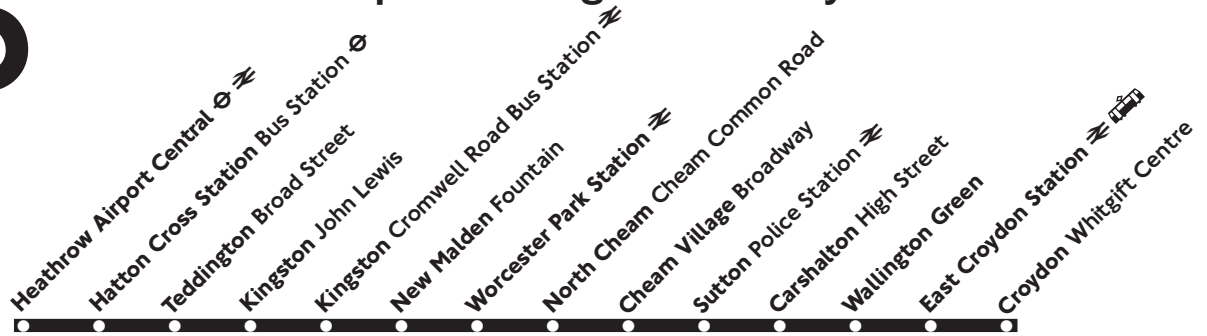

# Heathrow Airport - Kingston - Croydon

LIMITED STOP - BUSES ONLY STOP AT POINTS SHOWN

## West Croydon - Kingston - Heathrow Airport

Express

Daily

LIMITED STOP - BUSES ONLY STOP AT POINTS SHOWN