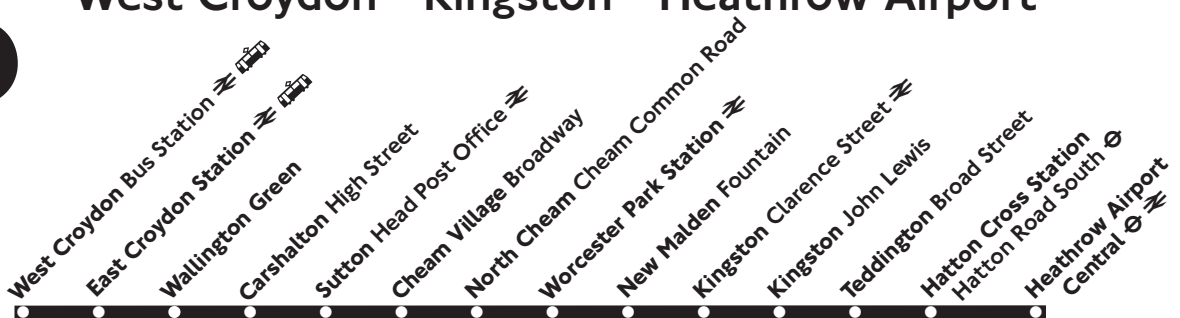

# Heathrow Airport - Kingston - Croydon

LIMITED STOP - BUSES ONLY STOP AT POINTS SHOWN

Operated by Metrobus for London Buses 22.11.08 T74110

Please note that, whilst every effort will be made to adhere to the above timetable, buses are liable to delays due to traffic congestion, particularly during shopping hours in the Croydon and Kingston areas. Please allow sufficient time for your journey.

## West Croydon - Kingston - Heathrow Airport

Express

Daily

LIMITED STOP - BUSES ONLY STOP AT POINTS SHOWN