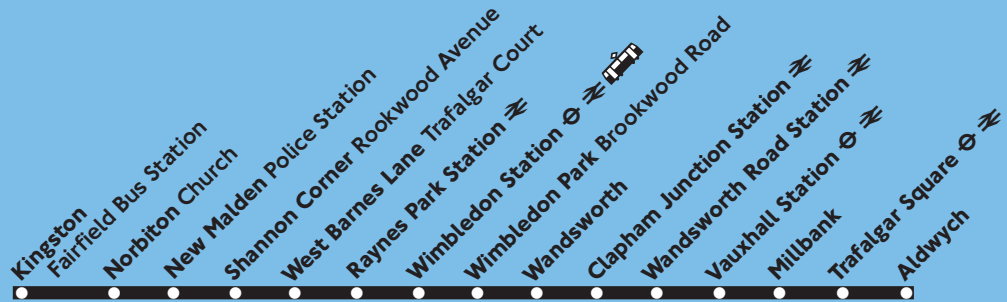

### Friday night/Saturday morning and Saturday night/Sunday morning

<b>Aldwych</b>	<b>0015</b>	<b>0455</b>
<b>Trafalgar Square Whitehall</b>	<b>0022a</b>	<b>0501a</b>
<b>Millbank Thames House</b>	<b>0026</b>	<b>0505</b>
<b>Vauxhall Station</b>	<b>0030</b>	<b>0508</b>
<b>Wandsworth Road Station</b>	<b>0035</b> Then	<b>0513</b>
<b>Clapham Junction Station</b>	<b>0042</b> about	<b>0519</b>
<b>Wandsworth Arndale Centre</b>	<b>0049</b> every	<b>0524</b>
<b>Wimbledon Park Woodman</b>	<b>0055</b> 10	<b>0529</b>
<b>Wimbledon Station Bridge (Stop C)</b>	<b>0101</b> minutes	<b>0534</b>
<b>Wimbledon Sir Cyril Black Way</b>	<b>0102</b> until	<b>0535</b>
<b>Wimbledon Station Hartfield Road</b>	<b>0103</b>	<b>0536</b>
<b>Raynes Park Station</b>	<b>0110</b>	<b>0541</b>
<b>New Malden Police Station</b>	<b>0115</b>	<b>0546</b>
<b>Norbiton Church</b>	<b>0122</b>	<b>0552</b>
<b>Kingston Fairfield Bus Station</b>	<b>0124</b>	<b>0554</b>

## Kingston - Wimbledon - Aldwych

To stop the bus, always indicate clearly to the driver

Every night