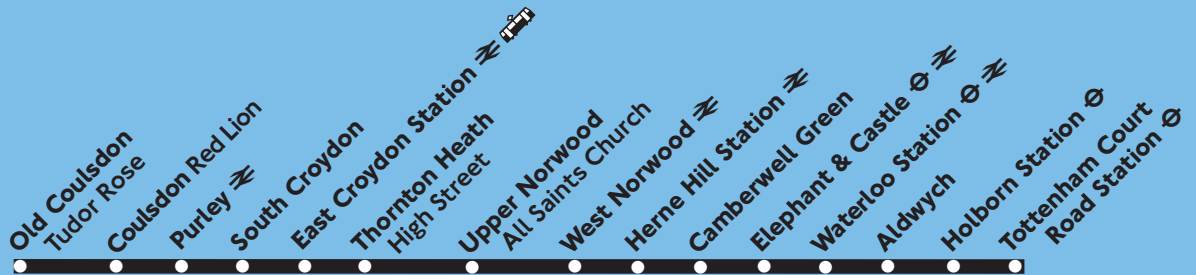

N68

Tottenham Court Road - West Norwood - Old Coulsdon

To stop the bus, always indicate clearly to the driver

Every night

Every night

Tottenham Court Road Station	0020		0520
Holborn Station	0024		0524
Waterloo Station	0030		0530
Elephant & Castle <i>London Road</i>	0032		0532
Camberwell Green	0041		0541
Herne Hill Station	0049	<i>Then</i>	0549
West Norwood <i>Library</i>	0054	<i>every</i>	0554
Norwood <i>Crown Point</i>	0058	<i>30</i>	0558
Upper Norwood <i>All Saints Church</i>	0103	<i>minutes</i>	0603
Thornton Heath <i>High Street</i>	0108	<i>until</i>	0608
East Croydon Station	0116		0616
South Croydon <i>Bus Garage</i>	0123		0623
Purley Cross <i>Brighton Road</i>	0128		0628
Coulsdon <i>Red Lion</i>	0133		0633
Old Coulsdon <i>Tudor Rose</i>	0138		0638

Operated by London Central for London Buses 31.3.06 T66640

N68

Old Coulsdon - West Norwood - Tottenham Court Road

To stop the bus, always indicate clearly to the driver

Every night

Every night

Old Coulsdon Tudor Rose	2320	2355		0425
Coulsdon Red Lion	2325	2400		0430
Purley Cross Brighton Road	2331	0005		0435
South Croydon Bus Garage	2336	0010		0440
East Croydon Station	2345	0017		0447
Thornton Heath High Street	2355	0025	Then	0455
Upper Norwood All Saints Church	2400	0030	every	0500
Norwood Crown Point	0005	0035	30	0505
West Norwood Library	0009	0039	minutes	0509
Herne Hill Station	0015	0045	until	0515
Camberwell Green	0022	0052		0522
Elephant & Castle St George's Road	0030	0100		0530
Waterloo Station	0033	0103		0533
Holborn Station	0039	0109		0539
Tottenham Court Road Station	0041	0111		0541

Operated by London Central for London Buses 31.3.06 T6664T