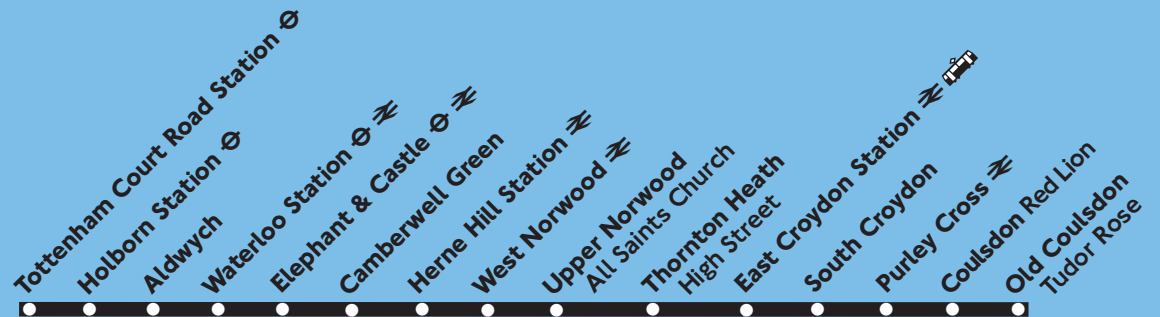

N68

Tottenham Court Road - West Norwood - Old Coulsdon

To stop the bus, always indicate clearly to the driver

Every night

Every night

Tottenham Court Road Station	0020		0520
Holborn Station	0024		0524
Waterloo Station	0030		0530
Elephant & Castle <i>London Road</i>	0032		0532
Camberwell Green	0041		0541
Herne Hill Station	0049	<i>Then</i>	0549
West Norwood <i>Library</i>	0054	<i>every</i>	0554
Norwood <i>Crown Point</i>	0058	<i>30</i>	0558
Upper Norwood <i>All Saints Church</i>	0103	<i>minutes</i>	0603
Thornton Heath <i>High Street</i>	0108	<i>until</i>	0608
East Croydon Station	0116		0616
South Croydon <i>Bus Garage</i>	0123		0623
Purley Cross <i>Brighton Road</i>	0128		0628
Coulsdon <i>Red Lion</i>	0133		0633
Old Coulsdon <i>Tudor Rose</i>	0138		0638

Operated by London Central for London Buses 31.3.06 T66640

N68

Old Coulsdon - West Norwood - Tottenham Court Road

To stop the bus, always indicate clearly to the driver

Every night

Every night

Old Coulsdon Tudor Rose	2320	2355		0425
Coulsdon Red Lion	2325	2400		0430
Purley Cross Brighton Road	2331	0005		0435
South Croydon Bus Garage	2336	0010		0440
East Croydon Station	2345	0017		0447
Thornton Heath High Street	2355	0025	Then	0455
Upper Norwood All Saints Church	2400	0030	every	0500
Norwood Crown Point	0005	0035	30	0505
West Norwood Library	0009	0039	minutes	0509
Herne Hill Station	0015	0045	until	0515
Camberwell Green	0022	0052		0522
Elephant & Castle St George's Road	0030	0100		0530
Waterloo Station	0033	0103		0533
Holborn Station	0039	0109		0539
Tottenham Court Road Station	0041	0111		0541

Operated by London Central for London Buses 31.3.06 T6664T