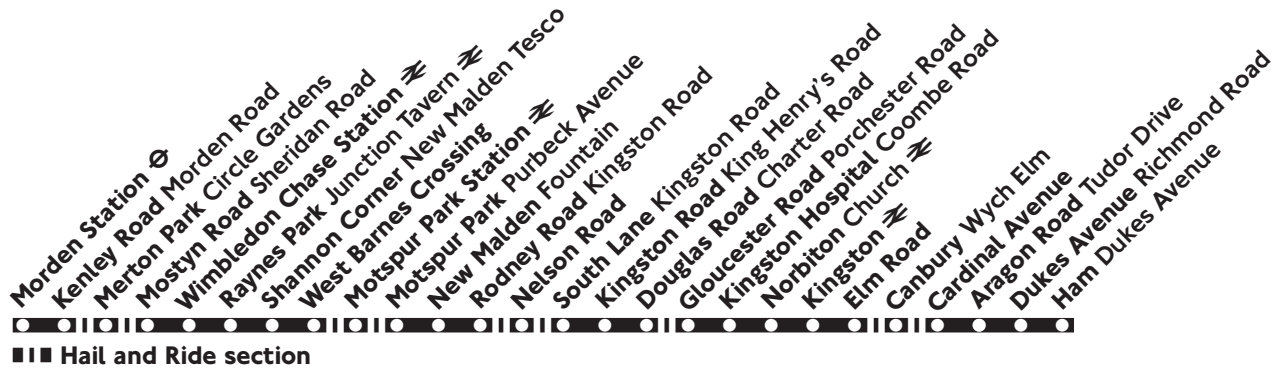

K5

Morden - Kingston - Ham

Mondays to Saturdays
except late evenings

Monday - Friday

Morden Station ⌚	0645	0745	0845	0945		1345	1445	1545	1645	1745	1845	1945
Merton Park Circle Gardens	0647	0748	0848	0948		1348	1448	1548	1648	1748	1848	1947
Raynes Park Junction Tavern ⇌	0655	0757	0857	0957		1357	1457	1557	1657	1757	1857	1955
Motspur Park Station ⇌	0702	0805	0905	1005		1405	1505	1606	1705	1805	1905	2002
New Malden Fountain	0707	0814	0914	1012	Then	1412	1512	1614	1714	1814	1912	2007
New Malden South Lane Post Office	0711	0819	0919	1016	every	1416	1516	1618	1718	1818	1916	2011
Kingston Hospital Coombe Road	0720	0829	0929	1026	60	1426	1526	1628	1728	1828	1926	2020
Norbiton Church ⇌	0723	0833	0933	1030	minutes	1430	1530	1632	1732	1832	1929	2023
Kingston Fairfield Bus Station	0725	0838	0937	1034	until	1434	1535	1637	1737	1835	1932	2025
Kingston Cromwell Road Bus Station ⇌	0729	0843	0943	1040		1440	1541	1643	1743	1840	1936	2029
Canbury Wych Elm	0732	0847	0947	1044		1444	1545	1647	1747	1844	1939	2032
Cardinal Avenue Latchmere Lane	0737	0852	0952	1049		1449	1550	1652	1752	1848	1943	2036
Ham Dukes Avenue	0743	0858	0958	1055		1455	1556	1658	1758	1854	1949	2042

Saturday

Morden Station ⌚	0645	0745	0845	0945	1045		1645	1745	1845	1945
Merton Park Circle Gardens	0647	0747	0847	0947	1048		1648	1748	1847	1947
Raynes Park Junction Tavern ⇌	0655	0755	0855	0955	1057		1657	1757	1855	1955
Motspur Park Station ⇌	0702	0802	0902	1003	1105		1705	1804	1902	2002
New Malden Fountain	0707	0807	0908	1010	1112	Then	1712	1809	1907	2007
New Malden South Lane Post Office	0711	0811	0912	1014	1116	every	1716	1813	1911	2011
Kingston Hospital Coombe Road	0720	0820	0922	1024	1126	60	1726	1822	1920	2020
Norbiton Church ⇌	0723	0823	0926	1028	1130	minutes	1730	1825	1923	2023
Kingston Fairfield Bus Station	0725	0825	0929	1032	1134	until	1734	1827	1925	2025
Kingston Cromwell Road Bus Station ⇌	0729	0829	0934	1038	1140		1740	1831	1929	2029
Canbury Wych Elm	0732	0832	0937	1042	1144		1744	1834	1932	2032
Cardinal Avenue Latchmere Lane	0736	0836	0941	1047	1149		1749	1838	1936	2036
Ham Dukes Avenue	0742	0842	0947	1053	1155		1755	1844	1942	2042

No service on Sunday or Public Holidays

Operated by London United for London Buses 25.2.06 T6606O