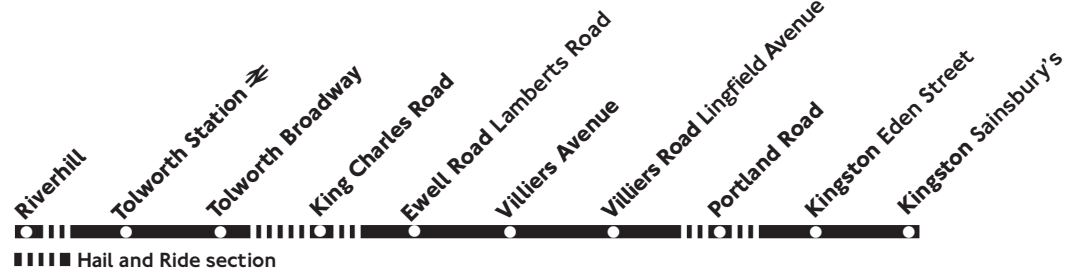

## Riverhill - Tolworth - Kingston

Mondays  
and Fridays

### Monday and Friday (including Bank Holidays Mondays and Good Friday)

<b>Riverhill</b>	<b>1020</b>
<b>Tolworth Station</b> ⇌	<b>1026</b>
<b>Tolworth Broadway</b>	<b>1028</b>
<b>King Charles Road</b> <i>Berrylands</i>	<b>1033</b>
<b>Portland Road</b> <i>Hugh Herland House</i>	<b>1040</b>
<b>Kingston</b> <i>Eden Street</i>	<b>1044</b>
<b>Kingston</b> <i>Sainsbury's</i>	<b>1048</b>

## Kingston - Tolworth - Riverhill

Mondays  
and Fridays