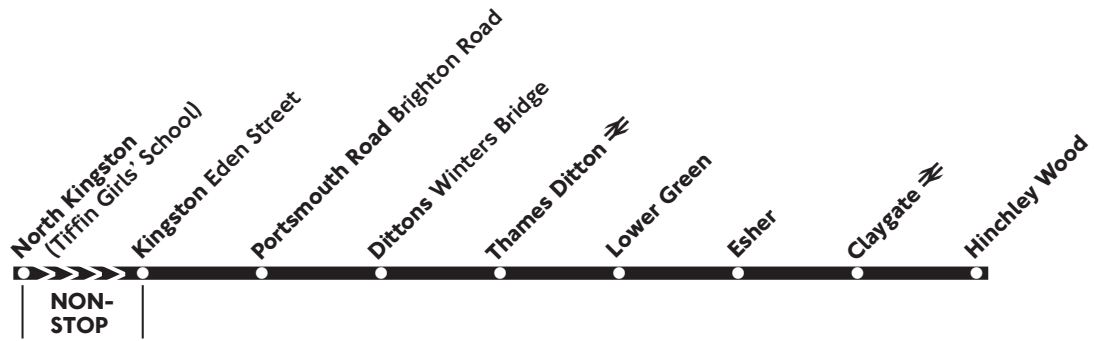

801

Mondays to Fridays
Schooldays only

North Kingston (Tiffin Girls' School) - Esher - Hinchley Wood

TfL Bus Passes, Travelcards, Saver Tickets and Oyster Cards are NOT accepted on this service.

Cash fares may differ from those charged on other local bus services.

Monday - Friday

Schooldays only

	F	MT
North Kingston <i>Tiffin Girls' School</i>	1505	1605
Kingston <i>Eden Street</i>	1513	1613
Portsmouth Road <i>Brighton Road</i>	1520	1620
Dittons <i>Winters Bridge</i>	1523	1623
Thames Ditton <i>Home of Compassion</i>	1526	1626
Thames Ditton Station ⇌	1530	1630
Lower Green <i>More Lane</i>	1537	1637
Esher <i>High Street</i>	1540	1640
Claygate <i>The Parade</i> ⇌	1546	1646
Hinchley Wood <i>Manor Road South</i>	1555	1655

No service on Saturday, Sunday, School or Public Holidays

F - Friday only

MT - Monday to Thursday only

Route 801 is operated on behalf of Surrey County Council

Operated by Edward Thomas & Son (020 8397 4276) 4.1.10_T801/2