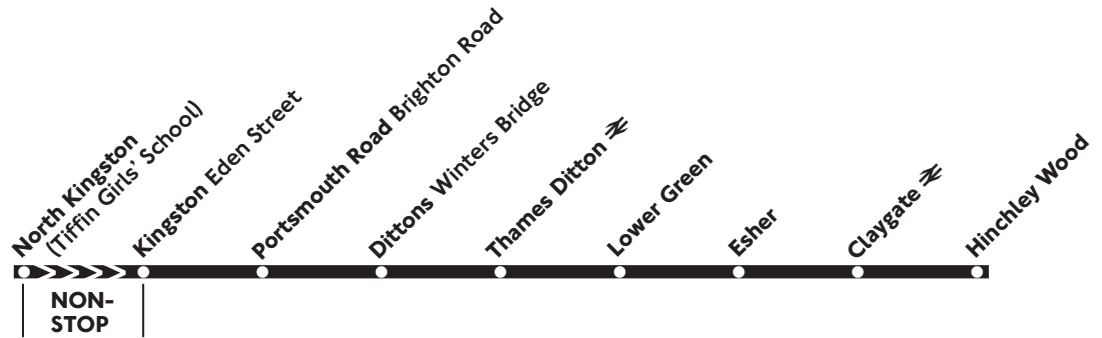

801

North Kingston (Tiffin Girls' School) - Esher - Hinchley Wood

Mondays to Fridays
Schooldays only

TfL Bus Passes, Travelcards, Saver Tickets and Oyster Cards are NOT accepted on this service.

Cash fares may differ from those charged on other local bus services.

Monday - Friday

Schooldays only

	F	MT
North Kingston <i>Tiffin Girls' School</i>	1505	1605
Kingston <i>Eden Street</i>	1513	1613
Portsmouth Road <i>Brighton Road</i>	1520	1620
Dittons <i>Winters Bridge</i>	1523	1623
Thames Ditton <i>Home of Compassion</i>	1526	1626
Thames Ditton Station ⇌	1530	1630
Lower Green <i>More Lane</i>	1537	1637
Esher <i>High Street</i>	1540	1640
Claygate <i>The Parade</i> ⇌	1546	1646
Hinchley Wood <i>Manor Road South</i>	1555	1655

No service on Saturday, Sunday, School or Public Holidays

F - Friday only

MT - Monday to Thursday only

Route 801 is operated on behalf of Surrey County Council

Operated by Atbus (01784 241094) 5.1.09 T7437T