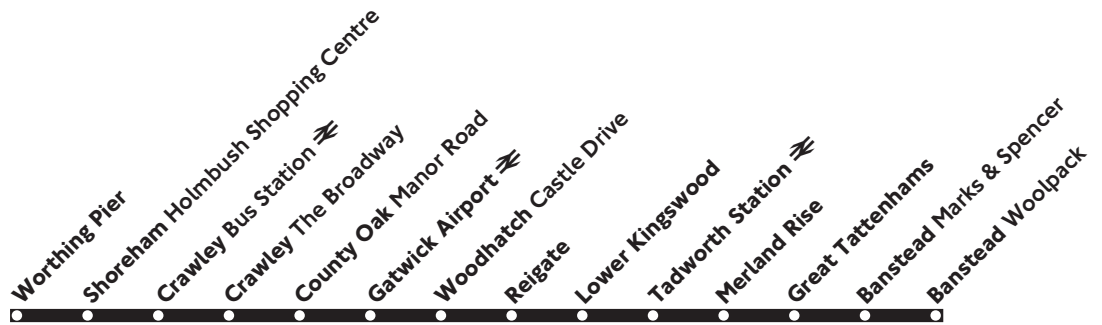

727

Tuesdays and Fridays
Schooldays only

Worthing - Crawley - Banstead

**LIMITED STOP SERVICE - BETWEEN Worthing Pier and Woodhatch Castle Drive
BUSES ONLY STOP AT POINTS SHOWN ABOVE**

TfL Bus Passes, Travelcards, Saver Tickets and Oyster Cards are NOT accepted on this service.

Cash fares may differ from those charged on other local bus services.

	Tuesday Schooldays	Friday Schooldays
Worthing Pier	1315	---
Shoreham Holmbush Shopping Centre	1330	---
Crawley Bus Station ⇌	1415	1230
Gatwick Airport South Terminal ⇌	1424	1239
Woodhatch Castle Drive	1432	1247
Woodhatch Cockshot Hill	1434	1249
Reigate Bell Street	1437	1252
Lower Kingswood Fox	1447	1302
Tadworth Station ⇌	1452	1307
Great Tattenhams Merland Rise	1455	1310
Tattenham Way Reigate Road	1458	1313
Banstead Marks & Spencer	1503	1318
Banstead Woolpack	1505	1320

No service on other days or Public Holidays

Operated by London General (020 8545 6110) 19.1.10_T727/2