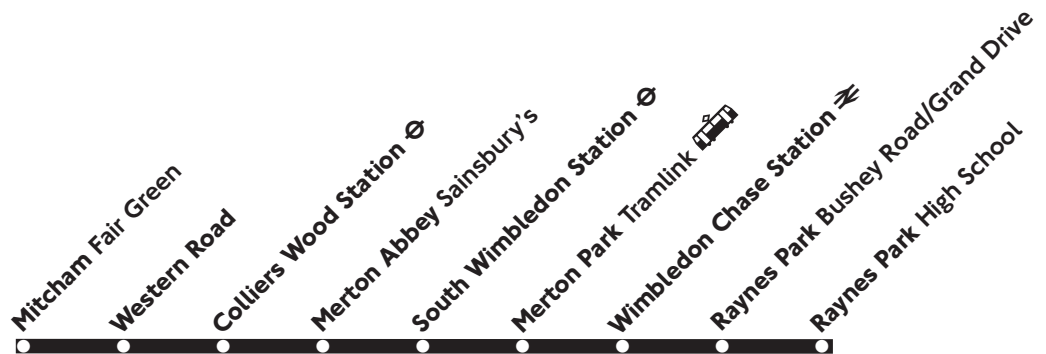

655

Raynes Park High School - South Wimbledon - Mitcham

Mondays to Fridays
Schooldays only

Monday - Thursday

Schooldays only

Raynes Park High School	1530
Shannon Corner New Malden Tesco	1533
Raynes Park Bushey Road/Grand Drive	1538
South Wimbledon Station	1549
Merton Abbey Sainsbury's	1553
Mitcham Fair Green	1602

Friday

Schooldays only

Raynes Park High School	1507
Shannon Corner New Malden Tesco	1510
Raynes Park Bushey Road/Grand Drive	1515
South Wimbledon Station	1527
Merton Abbey Sainsbury's	1530
Mitcham Fair Green	1540

No service on Saturday, Sunday, School or Public Holidays

Operated by London General for London Buses 4.12.06 T6898O

655

Mitcham - South Wimbledon - Raynes Park High School

Mondays to Fridays
Schooldays only

Monday - Friday

Schooldays only

Mitcham Fair Green	0747
Merton Abbey Sainsbury's	0802
South Wimbledon Station	0805
Raynes Park Bushey Road/Grand Drive	0814
Raynes Park High School	0819

No service on Saturday, Sunday, School or Public Holidays