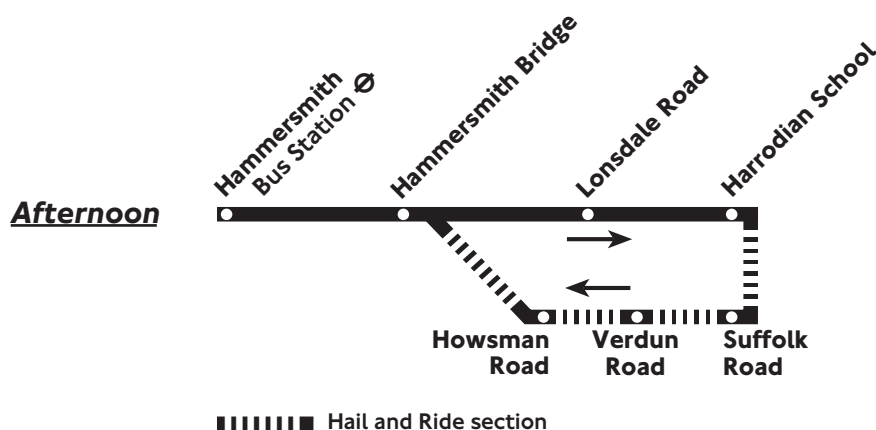

609

Hammersmith - Barnes (Harroddian School) - Mortlake

Mondays to Fridays
Schooldays only

Monday - Friday

Schooldays - mornings

Hammersmith <i>Bus Station</i>	0752	0804	0812	0820
Lonsdale Road <i>Castelnau</i>	0757	0809	0817	0825
Harroddian School	0803	0815	0823	0831
Mortlake <i>Avondale Road</i>	0810	0822	0830	0838

No service on Saturday, Sunday or School and Public Holidays

Monday - Friday

Schooldays - afternoons

Hammersmith <i>Bus Station</i>	1602	---	1634	---
Lonsdale Road <i>Castelnau</i>	1608	---	1640	---
Harroddian School	1615	1620	1647	1650
Hammersmith <i>Bus Station</i>	---	1630	---	1700