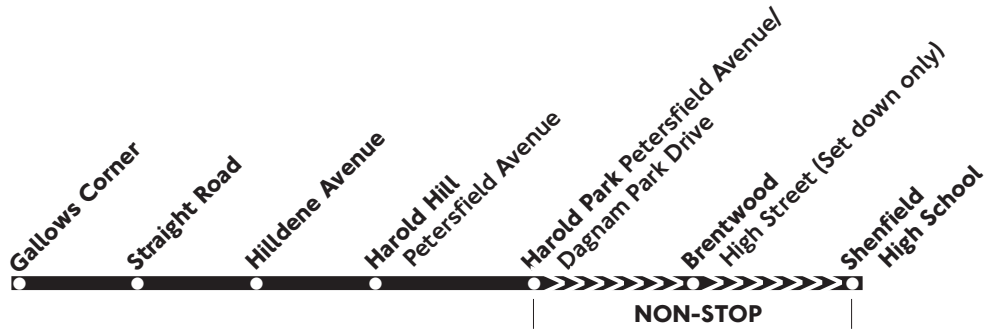

608

Gallows Corner - Harold Hill - Shenfield High School

Mondays to Fridays
Schooldays only

Monday - Friday

Schooldays only

Gallows Corner <i>Straight Road</i>	0743	0748
Hilldene Avenue <i>Shopping Centre</i>	0749	0754
Harold Hill <i>Petersfield Avenue</i>	0757	0802
Brentwood <i>High Street (Set down only)</i>	0818	0823
Shenfield High School	0824	0829

No service on Saturday, Sunday, School or Public Holidays

Operated by East London for London Buses 22.9.08 T73860

608

Shenfield High School - Harold Hill - Gallows Corner

Mondays to Fridays
Schooldays only

Monday - Friday

Schooldays only

Shenfield High School	1530	1535
Brentwood High Street (Pick up only)	1546	1551
Harold Hill Petersfield Avenue	1555	1600
Hildene Avenue Shopping Centre	1601	1606
Gallows Corner Straight Road	1606	1611