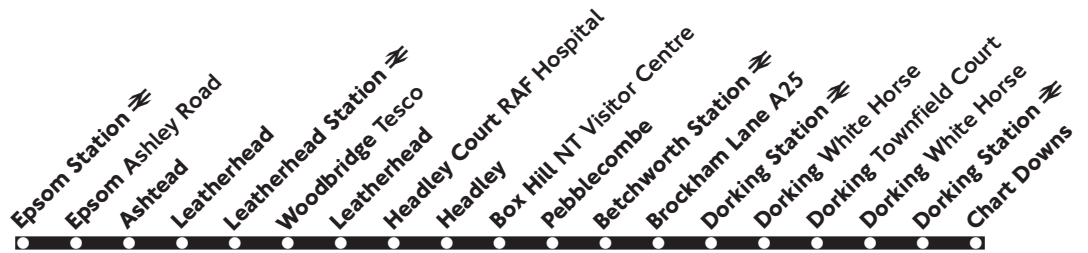

No service on Sunday or Public Holidays

Route 516 is operated on behalf of Surrey County Council

Operated by Sunray Travel (01372 740400) 4.9.06 T67970

516

Epsom - Leatherhead - Dorking

Mondays to Saturdays
except evenings

No service on Sundays or Public Holidays

Route 516 is operated on behalf of Surrey County Council

Operated by Sunray Travel (01372 740400) 4.9.06 T6797T