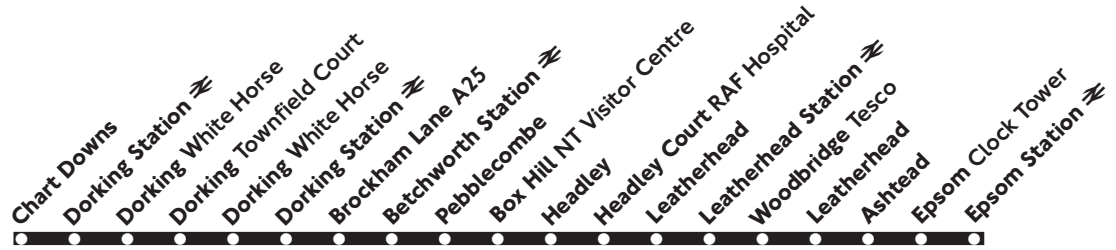

516

Dorking - Leatherhead - Epsom

Mondays to Saturdays
except evenings

Bus Passes, Travelcards, Freedom Passes and Saver tickets are NOT accepted on this service. Cash fares may differ from those charged on other local bus services.

Monday - Friday

Chart Downs	---	---	0845	0945	1045	---	1225	---	1435	---	---	1715
Dorking Station ⇌	---	---	0852	0952	1052	---	1232	---	1442	---	---	1722
Dorking White Horse	---	---	0857	0957	1057	---	1237	---	1447	---	---	1727
Dorking Townfield Court	---	---	0900	---	1100	---	---	---	---	---	1540	1730
Dorking White Horse	---	---	0905	---	---	1115	---	1315	---	---	1545	1735
Dorking Station London Road ⇌	---	---	0908	---	---	1118	---	1318	---	---	1548	1738
Pixham Lane	---	---	0911	---	---	1121	---	1321	---	---	1551	1741
Brockham Lane A25	---	---	0914	---	---	1124	---	1324	---	---	1554	1744
Betchworth Station ⇌	---	---	0916	---	---	1126	---	1326	---	---	1556	1746
Pebblecombe Box Hill Road	---	---	0920	---	---	1130	---	1330	---	---	1600	1750
Box Hill Upper Farm	---	---	0925	---	---	1135	---	1335	---	---	1605	1755
Box Hill NT Visitor Centre	---	---	0929	---	---	1139	---	1339	---	1515	1609	1759
Box Hill Upper Farm	0715	0750	0932	---	---	1142	---	1342	---	1518	1612	1802
Headley Cock Horse	0723	0758	0940	---	---	1150	---	1350	---	1526	1620	1810
Headley Court RAF Hospital	0725	0801	0943	---	---	1153	---	1353	---	1529	1623	1813
Highlands Road Seeability	0731	0806	0948	---	---	1158	---	1358	---	1534	1628	1818
Leatherhead The Crescent	0734	0809	0951	---	---	1201	---	1401	---	1537	1631	1821
Leatherhead Station Forecourt ⇌	0737	0815	0954	---	---	1204	---	1404	---	1540	---	1824
Leatherhead Levett Road	---	↓	↓	---	---	↓	---	1408	---	1544	---	---
Woodbridge Tesco	---	0825	1000	---	---	1210	---	1412	---	1548	---	---
Leatherhead Levett Road	---	---	1006	---	---	1216	---	---	---	---	---	---
Leatherhead Leret Way	---	---	1014	---	---	1224	---	---	---	---	---	---
Ashtead The Street	---	---	1020	---	---	1230	---	---	---	---	1637	---
Epsom Clock Tower ⇌	---	---	1026	---	---	1236	---	---	---	---	1643	---
Epsom Station Station Approach ⇌	---	---	1027	---	---	1237	---	---	---	---	1644	---

Saturday