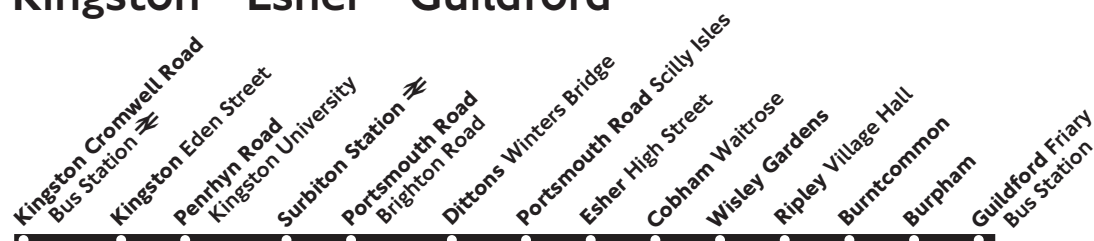

Kingston - Esher - Guildford

Saver Tickets are NOT accepted on this service. Cash fares may differ from those charged on other local services.

A discounted cash fare will be charged between Kingston and Dittons *Winters Bridge* for holders of TfL Bus Passes, Travelcards and Oyster cards.

Sunday and Public Holidays					
Kingston Cromwell Road Bus Station ⇌	0940	1140	1410	1610	1810
Kingston Eden Street	0943	1143	1413	1613	1813
Surbiton Station Victoria Road ⇌	0949	1149	1419	1619	1819
Dittons Winters Bridge	0954	1154	1424	1624	1824
Portsmouth Road Scilly Isles	0957	1157	1427	1627	1827
Esher Church Street	1000	1200	1430	1630	1830
Claremont Landscape Gardens	1003	1203	1433	1633	1833
Cobham Waitrose	1008	1208	1438	1638	1838
Wisley Gardens A3	1016	1216	1446	1646	---
Ripley Village Hall	1019	1219	1449	1649	---
Burntcommon Roundabout	1023	1223	1453	1653	---
Burpham Green Man	1027	1227	1457	1657	---
Guildford Friary Bus Station	1032	1232	1502	1702	---

**No service on Christmas Day
or Boxing Day**

Routes 515 and 515A are operated on behalf of Surrey County Council

Operated by Abellio Surrey (01932 282200) 1.9.07(A)_T515/1