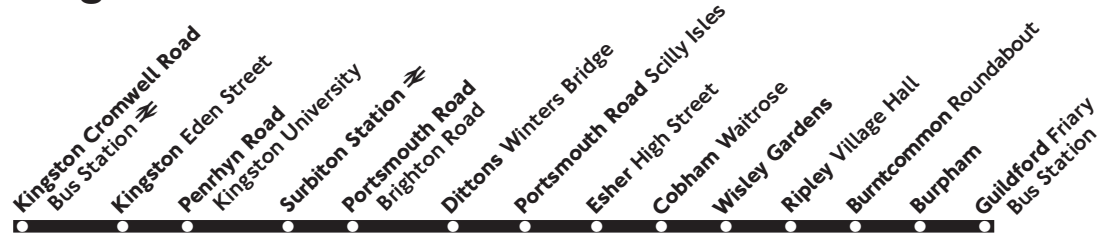

515A

Kingston - Esher - Guildford

Sundays
except evenings

Saver Tickets are NOT accepted on this service. Bus Passes, Travelcards and Oyster cards may be used between Kingston and Dittons *Winters Bridge* only at a flat fare of £1.00. Freedom Passes may also be used between these points at no charge. Cash fares may differ from those charged on other local bus services.

Sunday and Public Holidays					
Kingston Cromwell Road Bus Station ⇌	0940	1140	1410	1610	1810
Kingston Eden Street	0943	1143	1413	1613	1813
Surbiton Station Victoria Road ⇌	0949	1149	1419	1619	1819
Dittons Winters Bridge	0954	1154	1424	1624	1824
Portsmouth Road Scilly Isles	0957	1157	1427	1627	1827
Esher Church Street	1000	1200	1430	1630	1830
Claremont Landscape Gardens	1003	1203	1433	1633	1833
Cobham Waitrose	1008	1208	1438	1638	1838
Wisley Gardens A3	1016	1216	1446	1646	---
Ripley Village Hall	1019	1219	1449	1649	---
Burntcommon Roundabout	1023	1223	1453	1653	---
Burpham Green Man	1027	1227	1457	1657	---
Guildford Friary Bus Station	1032	1232	1502	1702	---

No service on Christmas Day
or Boxing Day

Routes 515 and 515A are operated on behalf of Surrey County Council

Operated by Travel Surrey (01932 745230) 1.9.07 T7090T