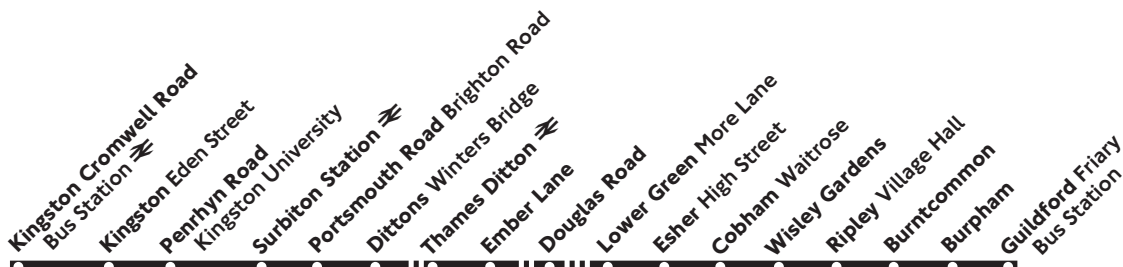

515

Mondays to Saturdays
except evenings

Kingston - Esher - Guildford

|||| Hail and Ride section

Saver Tickets are NOT accepted on this service. Cash fares may differ from those charged on other local services.

A discounted cash fare will be charged between Kingston and Dittons *Winters Bridge* for holders of TfL Bus Passes, Travelcards and Oyster cards.

Monday - Friday					Saturday				
Kingston Cromwell Road Bus Station ⇌	0650	0757	0907	1707 1807 1907	0710 0807	1707 1807 1907			
Kingston Eden Street	0653	0800	0910	1710 1810 1910	0713 0810	1710 1810 1910			
Surbiton Station Victoria Road ⇌	0700	0809	0919	1719 1819 1919	0719 0819	1719 1819 1919			
Dittons Winters Bridge	0709	0817	0927	1727 1827 1927	0727 0827	1727 1827 1927			
Thames Ditton Home of Compassion	0711	0819	0929	Then 1729 1829 1929	0729 0829	Then 1729 1829 1929			
Thames Ditton Station ⇌	0714	0822	0932	every 1732 1832 1932	0732 0832	every 1732 1832 1932			
Lower Green Douglas Road	0721	0830	0939	60 1739 1839 1939	0739 0839	60 1739 1839 1939			
Esher High Street	0725	0836	0943	minutes 1743 1843 1943	0743 0843	minutes 1743 1843 1943			
Cobham Waitrose	0735	0848	0952	until 1752 1852 1952	0752 0852	until 1752 1852 1952			
Wisley Gardens A3	0745	0900	1000	1800 1900 ---	0800 0900	1800 1900 ---			
Ripley Village Hall	0748	0903	1003	1803 1903 ---	0803 0903	1803 1903 ---			
Burntcommon Roundabout	0752	0907	1007	1807 1907 ---	0807 0907	1807 1907 ---			
Burpham Green Man	0758	0911	1011	1811 1910 ---	0811 0911	1811 1910 ---			
Guildford Friary Bus Station	0815	0922	1022	1822 1919 ---	0822 0922	1822 1919 ---			

515A

Sundays
except evenings