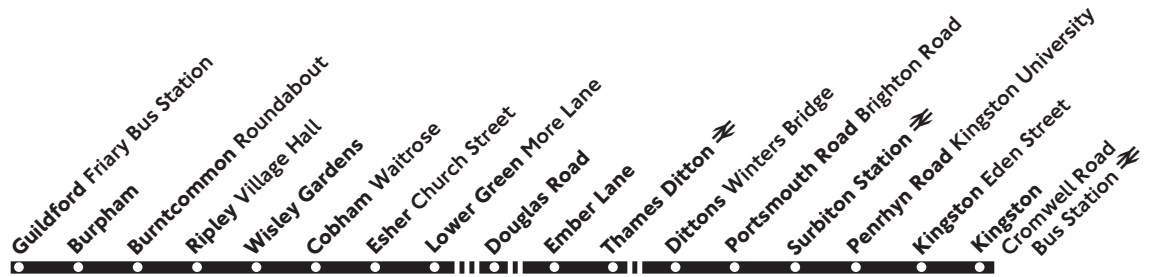

## Guildford - Esher - Kingston

|||| Hail and Ride section

Saver Tickets are NOT accepted on this service. Cash fares may differ from those charged on other local services.

A discounted cash fare will be charged between Dittons *Winters Bridge* and Kingston for holders of TfL Bus Passes, Travelcards and Oyster cards.