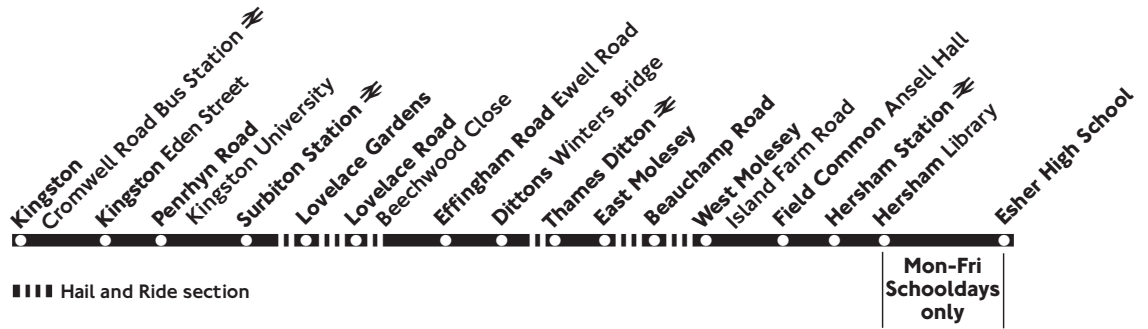

514

Kingston - Thames Ditton - Hersham

Mondays to Saturdays
except evenings

Saver Tickets are NOT accepted on this service. TfL Bus Passes, Travelcards and Oyster Cards may be used between Kingston and Dittons *Winters Bridge* only at a flat fare of £1.00. Cash fares may differ from those charged on other local bus services.

Monday - Friday

	SD	NSD	SD		SD	NSD					
Kingston Cromwell Road Bus Station ⇌	---	---	---	0837	1337	1430	1437	1537	1637	1737	1837
Kingston Eden Street	---	---	---	0840	1340	1433	1440	1540	1641	1741	1841
Surbiton Station Victoria Road ⇌	---	---	---	0849	1349	1442	1449	1549	1652	1752	1852
Surbiton Lovelace Gardens	---	---	---	0851	1351	1444	1451	1551	1654	1754	1854
Long Ditton Ewell Road	---	---	---	0854	1354	1447	1454	1554	1657	1757	1857
Dittons Winters Bridge	---	---	---	0857	1357	1450	1457	1557	1700	1800	1900
Thames Ditton Home of Compassion	---	---	---	0859	1359	1452	1459	1559	1702	1802	1902
Thames Ditton Station ⇌	---	---	---	0902	1402	1455	1502	1602	1705	1805	1905
East Molesey Tesco	0745	0745	0750	0907	1407	---	1507	1607	1710	1810	---
Beauchamp Road Glebelands	0750	0750	0755	0912	1412	---	1512	1612	1715	1815	---
West Molesey Central Avenue	0756	0756	0801	0918	1418	---	1518	1618	1721	1821	---
Field Common Ansell Hall	0800	0800	0805	0922	1422	---	1522	1622	1725	1825	---
Hersham Station ⇌	0804	0804	0809	0925	1425	---	1525	1625	1728	1828	---
Hersham Library	0809	0809	0814	0928	1428	---	1528	1628	1731	1831	---
Esher High School	0820	---	0825	---	---	---	---	---	---	---	---

Saturday

Kingston Cromwell Road Bus Station ⇌	0837		1537	1637	1737
Kingston Eden Street	0840		1540	1641	1741
Surbiton Station Victoria Road ⇌	0849		1549	1652	1752
Surbiton Lovelace Gardens	0851		1551	1654	1754
Long Ditton Ewell Road	0854	Then	1554	1657	1757
Dittons Winters Bridge	0857	every	1557	1700	1800
Thames Ditton Home of Compassion	0859	60	1559	1702	1802
Thames Ditton Station ⇌	0902	minutes	1602	1705	1805
East Molesey Tesco	0907	until	1607	1710	1810
Beauchamp Road Glebelands	0912		1612	1715	1815
West Molesey Central Avenue	0918		1618	1721	1821
Field Common Ansell Hall	0922		1622	1725	1825
Hersham Station ⇌	0925		1625	1728	1828
Hersham Library	0928		1628	1731	1831

No service on Sunday or Public Holidays

NSD - Not Schooldays
SD - Schooldays only

Route 514 is operated on behalf of Surrey County Council

Operated by Travel Surrey (01932 745230) 29.9.08 T74040