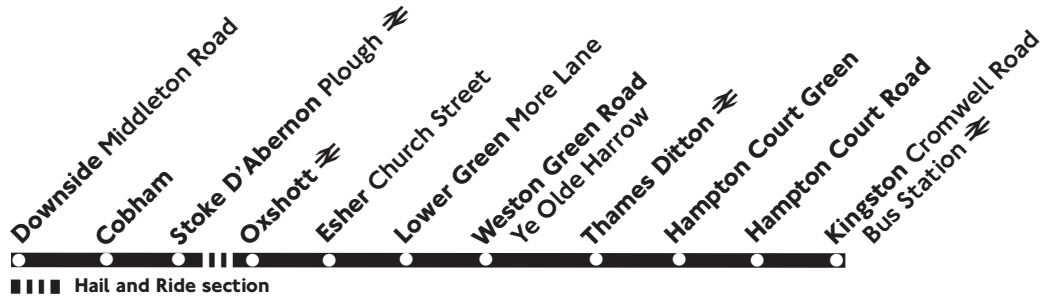

Monday - Saturday

Kingston Cromwell Road Bus Station ⇌	1015	1215	1620
Hampton Court Palace	1023	1223	1628
Weston Green Road Ye Olde Harrow	1027	1227	1632
Thames Ditton Station Embercourt Road ⇌	1031	1231	1636
Lower Green More Lane	1034	1234	1639
Esher High Street	1037	1237	1642
Oxshott Station Warren Lane ⇌	1043	1243	1648
Oxshott Oakshade Road	1045	1245	1650
Stoke D'Abernon Plough ⇌	1050	1250	1655
Cobham Waitrose	1055	1255	1700
Cobham Lockhart Road	1057	1257	1702
Cobham Waitrose	1100	1300	1705
Cobham Sainsbury's	1103	1303	↓
Downside Middleton Road	1110	1310	1710

No service on Sunday or Public Holidays

Route 513 is operated on behalf of Surrey County Council.

Operated by Travel Surrey (01932 745230) 1.9.07 T71100

513

Downside - Esher - Kingston

Monday to
Saturday
shopping
hours

Monday - Friday

			SD	NSD
Downside Middleton Road	0915	1115	1420	1420
Cobham Sainsbury's	0923	1123	↓	↓
Cobham Lockhart Road	0928	1128	1428	1428
Cobham High Street	0931	1131	1431	1431
Stoke D'Abernon Plough ⇌	0935	1135	1435	1435
Oxshott Oakshade Road	0940	1140	1440	1440
Oxshott Station Warren Lane ⇌	0942	1142	1442	1442
Esher Church Street	0949	1149	1449	1449
Lower Green More Lane	0952	1152	---	1452
Weston Green Road Ye Olde Harrow	0956	1156	---	1456
Thames Ditton Station Embercourt Road ⇌	0958	1158	---	1458
Hampton Court Green	1002	1202	---	1502
Kingston Cromwell Road Bus Station ⇌	1010	1210	---	1510

Saturday

Downside Middleton Road	0915	1115	1420
Cobham Sainsbury's	0923	1123	↓
Cobham Lockhart Road	0928	1128	1428
Cobham High Street	0931	1131	1431
Stoke D'Abernon Plough ⇌	0935	1135	1435
Oxshott Oakshade Road	0940	1140	1440
Oxshott Station Warren Lane ⇌	0942	1142	1442
Esher Church Street	0949	1149	1449
Lower Green More Lane	0952	1152	1452
Weston Green Road Ye Olde Harrow	0956	1156	1456
Thames Ditton Station Embercourt Road ⇌	0958	1158	1458
Hampton Court Green	1002	1202	1502
Kingston Cromwell Road Bus Station ⇌	1010	1210	1510