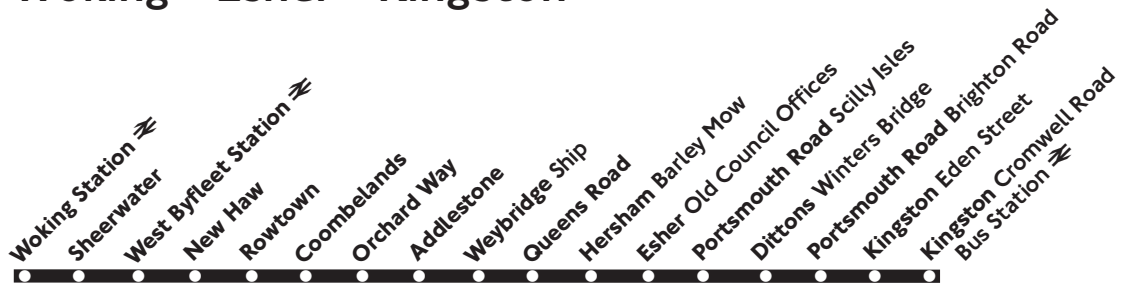

No service on Sunday or Public Holidays

Route 471 is operated on behalf of Surrey County Council

Operated by Travel Surrey (01932 745230) 30.8.08 T73380

471

Woking - Esher - Kingston

Mondays to Saturdays
except evenings

Monday - Friday

Woking Station ⇌	---	---	---	0915		1415	1515	1615	1715	1825
Sheerwater <i>Lambourne Crescent</i>	---	---	---	0927		1427	1527	1627	1727	1837
West Byfleet Station ⇌	---	---	---	0931		1431	1533	1633	1733	1843
<i>Byfleet St Mary's Day Centre</i>	---	---	---				1543			
<i>Manor Farm Sanway Road</i>	---	---	---				1545			
<i>Byfleet Plough</i>	---	---	---				1549			
<i>Brooklands Tesco</i>	---	---	---				1552			
Byfleet & New Haw Station ⇌	0617	---	---				1555			
New Haw <i>Black Prince</i>		0735	---	0936	<i>Then</i>	1436		1638	1738	1848
<i>New Haw White Hart</i>	0619	0738	---		<i>every</i>		1558	1645	1745	1855
New Haw <i>Grange Road</i>			---	0938	<i>60</i>	1438				
Rowtown <i>Rose Park</i>			---	0941	<i>minutes</i>	1441				
Coombelands			---	0943	<i>until</i>	1443				
Orchard Way			---	0946		1446				
Addlestone <i>Tesco</i>	0622	0744	0854	0956		1456	1607	1654	1754	1902
Weybridge <i>Ship</i>	0627	0754	0904	1004		1504	1617	1704	1804	---
Queens Road <i>Ashley Road</i>	0633	0800	0910	1010		1510	1623	1710	1810	---
Hersham <i>Barley Mow</i>	0637	0804	0914	1014		1514	1627	1714	1814	---
Esher <i>Old Council Offices</i>	0642	0810	0920	1020		1520	1633	1720	1820	---
Portsmouth Road <i>Scilly Isles</i>	0646	0814	0924	1024		1524	1637	1724	1824	---
Dittons <i>Winters Bridge</i>	0650	0818	0928	1028		1528	1641	1728	1828	---
Kingston <i>Cromwell Road Bus Station</i> ⇌	0700	0830	0938	1038		1538	1653	1740	1840	---