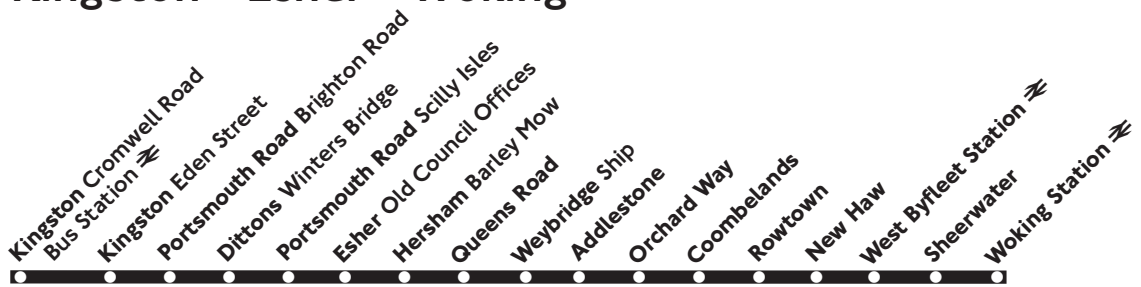

471

Kingston - Esher - Woking

Mondays to Saturdays
except evenings

Saver Tickets are NOT accepted on this service.

TfL Bus Passes, Travelcards and Oyster Cards may be used between Kingston and Dittons Winters Bridge only at a flat fare of £1.00.

Saturday

Kingston Cromwell Road Bus Station ⇌	---	0843		1343	1443	1543	1658	1753	1853
Dittons Winters Bridge	---	0855		1355	1455	1555	1710	1805	1903
Portsmouth Road Scilly Isles	---	0859		1359	1459	1559	1714	1809	1909
Esher Old Council Offices	---	0903		1403	1503	1605	1720	1815	1911
Hersham Barley Mow	---	0908		1408	1508	1611	1725	1820	1916
Queens Road Ashley Road	---	0912		1412	1512	1612	1729	1824	1920
Weybridge Ship	---	0918		1418	1518	1618	1735	1830	1926
Addlestone Woolworths	---	0930		1430	1530	1630	1747	1840	1935
Orchard Way	---	0938	Then	1438					
Coombelands	---	0941	every	1441					
Rowtown Rose Park	---	0943	60	1443					
New Haw Grange Road	---	0946	minutes	1446					
New Haw White Hart	---		until		1535	1635	1752	1845	1940
New Haw Black Prince	---	0948		1448	1538	1638	1755		
Byfleet & New Haw Station ⇌	---							1847	1942
Brooklands Tesco	0806							---	---
Byfleet Plough	0809							---	---
Manor Farm Sanway Road	0812							---	---
Byfleet St Mary's Day Centre	0814							---	---
West Byfleet Station ⇌	0817	0953		1453	1543	1643	1800	---	---
Sheerwater Lambourne Crescent	0822	0958		1458	1548	1648	1805	---	---
Woking Station ⇌	0832	1010		1510	1600	1700	1815	---	---

No service on Sunday or Public Holidays

Route 471 is operated on behalf of Surrey County Council

Operated by Travel Surrey (01932 745230) 30.8.08 T73380

471

Woking - Esher - Kingston

Mondays to Saturdays
except evenings