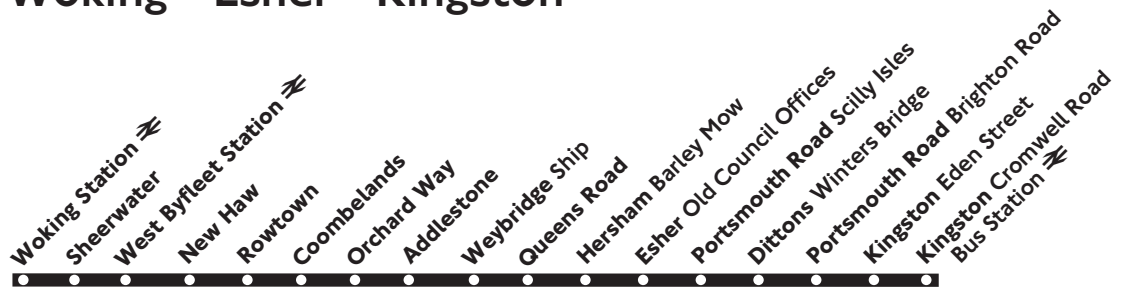

## Woking - Esher - Kingston

Mondays to Saturdays  
except evenings

Saver Tickets are NOT accepted on this service. Cash fares may differ from those charged on other local services.

A discounted cash fare will be charged between Dittons *Winters Bridge* and Kingston for holders of TfL Bus Passes, Travelcards and Oyster cards.

### Saturday

Woking Station ⇌	---	---	---	0915	1715	1815	---	---	---
Sheerwater <i>Lambourne Crescent</i>	---	---	---	0927	1727	1827	---	---	---
West Byfleet Station ⇌	---	---	---	0933	1733	1833	---	---	---
New Haw <i>Black Prince</i>	0742	---	---	0938	1738	1838	---	---	---
New Haw <i>Grange Road</i>	---	---	---	0940	1740	1840	---	---	---
Rowtown <i>Rose Park</i>	---	---	---	0943	1743	1843	---	---	---
Coombelands	---	---	---	0945	1745	1845	---	---	---
Orchard Way	---	---	---	0948	1748	---	---	---	---
New Haw <i>White Hart</i>	0745	---	---	---	---	---	---	---	---
Addlestone <i>Tesco</i>	0750	0856	0956	minutes	1756	1850	---	---	---
Weybridge <i>Ship</i>	0757	0904	1004	until	1804	---	---	---	---
Queens Road <i>Ashley Road</i>	0803	0910	1010	---	1810	---	---	---	---
Hersham <i>Barley Mow</i>	0807	0914	1014	---	1814	---	---	---	---
Esher <i>Old Council Offices</i>	0812	0920	1020	---	1820	---	---	---	---
Portsmouth Road <i>Scilly Isles</i>	0816	0924	1024	---	1824	---	---	---	---
Dittons <i>Winters Bridge</i>	0820	0928	1028	---	1828	---	---	---	---
Kingston <i>Cromwell Road Bus Station</i> ⇌	0830	0938	1038	---	1838	---	---	---	---