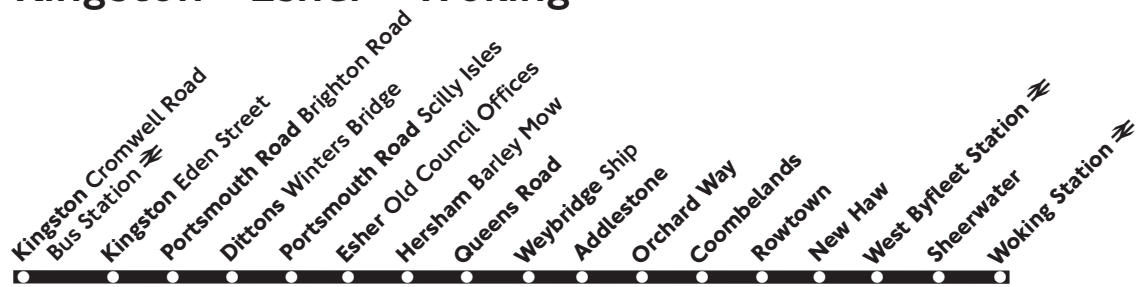

471

Kingston - Esher - Woking

Mondays to Saturdays
except evenings

Saver Tickets are NOT accepted on this service.

TfL Bus Passes, Travelcards and Oyster Cards may be used between Kingston and Dittons *Winters Bridge* only at a flat fare of £1.00.

No service on Sunday or Public Holidays

Route 471 is operated on behalf of Surrey County Council

Operated by Travel Surrey (01932 745230) 30.1.09 T74560

471

Woking - Esher - Kingston

Mondays to Saturdays
except evenings

Saturday

Woking Station ⇌	---	---	---	0915	1715	1815
Sheerwater <i>Lambourne Crescent</i>	---	---	---	0927	1727	1827
West Byfleet Station ⇌	---	---	---	0933	1733	1833
New Haw <i>Black Prince</i>	0742	---	---	0938	1738	1838
New Haw <i>Grange Road</i>	↓	---	---	0940	1740	1840
Rowtown <i>Rose Park</i>	↓	---	---	0943	1743	1843
Coombelands	↓	---	---	0945	1745	1845
Orchard Way	↓	---	---	0948	1748	↓
New Haw <i>White Hart</i>	0745	---	↓	↓	↓	↓
Addlestone <i>Tesco</i>	0750	0856	0956	minutes	1756	1850
Weybridge <i>Ship</i>	0757	0904	1004	until	1804	---
Queens Road <i>Ashley Road</i>	0803	0910	1010		1810	---
Hersham <i>Barley Mow</i>	0807	0914	1014		1814	---
Esher <i>Old Council Offices</i>	0812	0920	1020		1820	---
Portsmouth Road <i>Scilly Isles</i>	0816	0924	1024		1824	---
Dittons <i>Winters Bridge</i>	0820	0928	1028		1828	---
Kingston <i>Cromwell Road Bus Station</i> ⇌	0830	0938	1038		1838	---