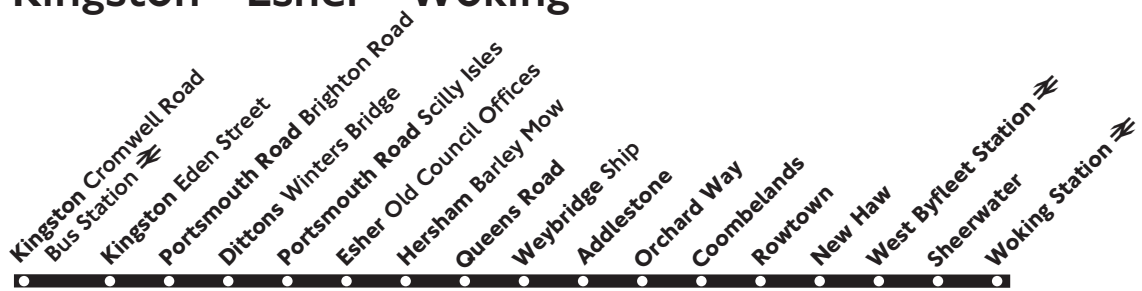

## Kingston - Esher - Woking

Mondays to Saturdays  
except evenings

Saver Tickets are NOT accepted on this service. Cash fares may differ from those charged on other local services.

A discounted cash fare will be charged between Kingston and Dittons *Winters Bridge* for holders of TfL Bus Passes, Travelcards and Oyster cards.

### Saturday

Woking Station ⇌	---	---	---	0915	1715	1815	---	---	---
Sheerwater <i>Lambourne Crescent</i>	---	---	---	0927	1727	1827	---	---	---
West Byfleet Station ⇌	---	---	---	0933	1733	1833	---	---	---
New Haw <i>Black Prince</i>	0742	---	---	0938	1738	1838	---	---	---
New Haw <i>Grange Road</i>	---	---	---	0940	1740	1840	---	---	---
Rowtown <i>Rose Park</i>	---	---	---	0943	1743	1843	---	---	---
Coombelands	---	---	---	0945	1745	1845	---	---	---
Orchard Way	---	---	---	0948	1748	---	---	---	---
New Haw <i>White Hart</i>	0745	---	---	---	---	---	---	---	---
Addlestone <i>Tesco</i>	0750	0856	0956	minutes	1756	1850	---	---	---
Weybridge <i>Ship</i>	0757	0904	1004	until	1804	---	---	---	---
Queens Road <i>Ashley Road</i>	0803	0910	1010	---	1810	---	---	---	---
Hersham <i>Barley Mow</i>	0807	0914	1014	---	1814	---	---	---	---
Esher <i>Old Council Offices</i>	0812	0920	1020	---	1820	---	---	---	---
Portsmouth Road <i>Scilly Isles</i>	0816	0924	1024	---	1824	---	---	---	---
Dittons <i>Winters Bridge</i>	0820	0928	1028	---	1828	---	---	---	---
Kingston <i>Cromwell Road Bus Station</i> ⇌	0830	0938	1038	---	1838	---	---	---	---