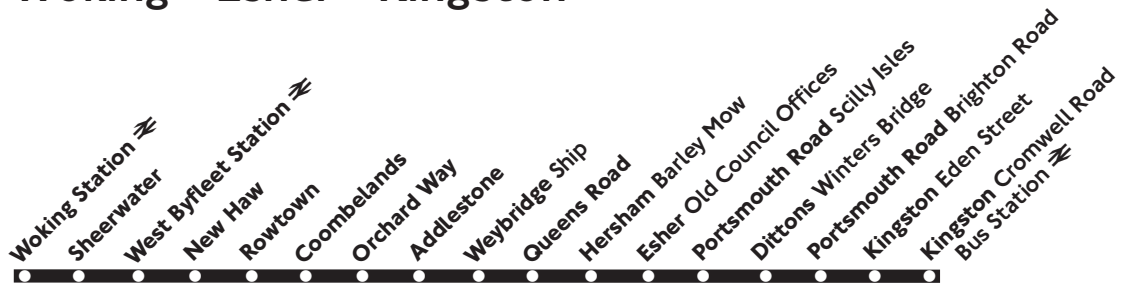

No service on Sunday or Public Holidays

Route 471 is operated on behalf of Surrey County Council

Operated by Travel Surrey (01932 745230) 30.1.09 T74560

471

Woking - Esher - Kingston

Mondays to Saturdays
except evenings

Saturday

Woking Station ⇌	---	---	---	0915	1715	1815
Sheerwater <i>Lambourne Crescent</i>	---	---	---	0927	1727	1827
West Byfleet Station ⇌	---	---	---	0933	1733	1833
New Haw <i>Black Prince</i>	0742	---	---	0938	1738	1838
New Haw <i>Grange Road</i>	↓	---	---	0940	1740	1840
Rowtown <i>Rose Park</i>	↓	---	---	0943	1743	1843
Coombelands	↓	---	---	0945	1745	1845
Orchard Way	↓	---	---	0948	1748	↓
New Haw <i>White Hart</i>	0745	---	↓	↓	↓	↓
Addlestone <i>Tesco</i>	0750	0856	0956	minutes	1756	1850
Weybridge <i>Ship</i>	0757	0904	1004	until	1804	---
Queens Road <i>Ashley Road</i>	0803	0910	1010		1810	---
Hersham <i>Barley Mow</i>	0807	0914	1014		1814	---
Esher <i>Old Council Offices</i>	0812	0920	1020		1820	---
Portsmouth Road <i>Scilly Isles</i>	0816	0924	1024		1824	---
Dittons <i>Winters Bridge</i>	0820	0928	1028		1828	---
Kingston <i>Cromwell Road Bus Station</i> ⇌	0830	0938	1038		1838	---