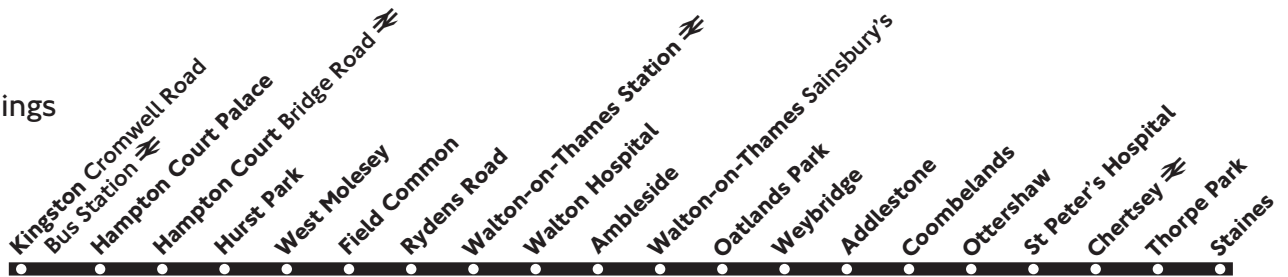

461

Kingston - Walton-on-Thames - Staines

Mondays to Saturdays
except evenings

Saver Tickets are NOT accepted on this service. Cash fares may differ from those charged on other local services.

A discounted cash fare will be charged between Kingston and Hampton Court *Bridge Road* for holders of TfL Bus Passes, Travelcards and Oyster cards.

Monday - Friday

Kingston Cromwell Road Bus Station ⇌	---	---	0748	0858		1658	1745	1845	1945
Hampton Court Palace	---	---	0757	0907		1707	1754	1854	1953
Hurst Park The Paddock	---	---	0801	0911		1711	1758	1858	1957
West Molesey Central Avenue	---	---	0805	0915		1715	1802	1902	2001
Field Common Ansell Hall	---	---	0809	0919		1719	1806	1905	2004
Rydens Road Ambleside Avenue	---	---	0813	0923		1723	1810	1908	2007
Walton-on-Thames Station ⇌	---	0720	0820	0927		1727	1814	1911	2010
Walton Hospital Rodney Road	---	0723	0826	0931	Then	1731	1818	1914	2013
Ambleside Avenue St John's Drive	---	0726	0829	0934	every	1734	1821	1917	2016
Walton-on-Thames Sainsbury's	---	0732	0834	0939	60	1739	1826	1921	2020
Oatlands Park St Mary's Road	---	0736	0839	0943	minutes	1743	1830	1924	2023
Weybridge Ship	---	0741	0847	0947	until	1747	1834	1927	2026
Addlestone Town Centre	0647	0747	0855	0955		1755	1842	1933	2032
Coombelands Ongar Hill	0650	0751	0901	1001		1801	---	---	---
Ottershaw The Otter (Murray Road)	0652	0754	0904	1004		1804	---	---	---
St Peter's Hospital	0656	0758	0908	1008		1808	---	---	---
Chertsey Heriot Road	0702	0806	0915	1015		1815	---	---	---
Thorpe Park	0707	0811	0920	1020		1820	---	---	---
Staines Bus Station	0714	0821	0928	1028		1828	---	---	---

Saturday

Kingston Cromwell Road Bus Station ⇌	---	0758				1658	1745	1845	1945
Hampton Court Palace	---	0807				1707	1754	1854	1953
Hurst Park The Paddock	---	0811				1711	1758	1858	1957
West Molesey Central Avenue	---	0815				1715	1802	1902	2001
Field Common Ansell Hall	---	0819				1719	1806	1905	2004
Rydens Road Ambleside Avenue	---	0823				1723	1810	1908	2007
Walton-on-Thames Station ⇌	0727	0827				1727	1814	1911	2010
Walton Hospital Rodney Road	0731	0831	Then			1731	1818	1914	2013
Ambleside Avenue St John's Drive	0734	0834	every			1734	1821	1917	2016
Walton-on-Thames Sainsbury's	0739	0839	60			1739	1826	1921	2020
Oatlands Park St Mary's Road	0743	0843	minutes			1743	1830	1924	2023
Weybridge Ship	0747	0847	until			1747	1834	1927	2026
Addlestone Town Centre	0755	0855				1755	1842	1933	2032
Coombelands Ongar Hill	0801	0901				1801	---	---	---
Ottershaw The Otter (Murray Road)	0804	0904				1804	---	---	---
St Peter's Hospital	0808	0908				1808	---	---	---
Chertsey Heriot Road	0815	0915				1815	---	---	---
Thorpe Park	0820	0920				1820	---	---	---
Staines Bus Station	0828	0928				1828	---	---	---

No service on Sunday or Public Holidays

Route 461 is operated on behalf of Surrey County Council

Operated by Abellio Surrey (01932 282200) 7.9.09(A)_T461/2