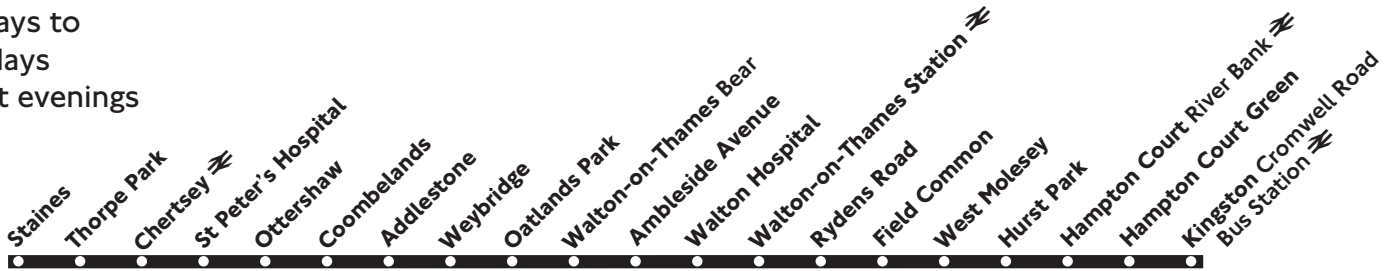

461

Staines - Walton-on-Thames - Kingston

Mondays to
Saturdays
except evenings

Saver Tickets are NOT accepted on this service. Cash fares may differ from those charged on other local services.

A discounted cash fare will be charged between Hampton Court *River Bank* and Kingston for holders of TfL Bus Passes, Travelcards and Oyster cards.

Monday - Friday

Staines Bus Station	---	0652	0748	0907		1707	1807	1907
Thorpe Park	---	0700	0756	0915		1715	1815	1915
Chertsey Heriot Road	---	0704	0800	0919		1719	1819	1919
St Peter's Hospital	---	0711	0807	0926		1726	1826	1926
Ottershaw The Otter (Murray Road)	---	0715	0811	0930		1730	1830	1930
Cooimbelds Ongar Hill	---	0718	0814	0933		1733	1833	1933
Addlestone Tesco	0639	0724	0821	0939		1739	1839	1937
Weybridge Ship	0647	0732	0831	0947	Then	1747	1847	---
Oatlands Park St Mary's Road	0651	0736	0835	0951	every	1751	1851	---
Walton-on-Thames Bear	0655	0743	0843	0955	60	1755	1855	---
Ambleside Avenue St John's Drive	0700	0748	0848	1000	minutes	1800	1900	---
Walton Hospital Rodney Road	0703	0751	0851	1003	until	1803	1903	---
Walton-on-Thames Station	0707	0756	0856	1007		1807	1906	---
Rydens Road Ambleside Avenue	0711	0801	0901	1011		1811	1909	---
Field Common Ansell Hall	0715	0805	0905	1015		1815	1912	---
West Molesey Central Avenue	0719	0809	0909	1019		1819	1915	---
Hurst Park The Paddock	0724	0814	0914	1024		1824	1919	---
Hampton Court Green	0728	0818	0918	1028		1828	1922	---
Kingston Cromwell Road Bus Station	0737	0837	0937	1037		1837	1930	---

Saturday

Staines Bus Station	---	0707				1707	1807	1907
Thorpe Park	---	0715				1715	1815	1915
Chertsey Heriot Road	---	0719				1719	1819	1919
St Peter's Hospital	---	0726				1726	1826	1926
Ottershaw The Otter (Murray Road)	---	0730				1730	1830	1930
Cooimbelds Ongar Hill	---	0733				1733	1833	1933
Addlestone Tesco	0639	0739				1739	1839	1937
Weybridge Ship	0647	0747	Then			1747	1847	---
Oatlands Park St Mary's Road	0651	0751	every			1751	1851	---
Walton-on-Thames Bear	0655	0755	60			1755	1855	---
Ambleside Avenue St John's Drive	0700	0800	minutes			1800	1900	---
Walton Hospital Rodney Road	0703	0803	until			1803	1903	---
Walton-on-Thames Station	0707	0807				1807	1906	---
Rydens Road Ambleside Avenue	0711	0811				1811	1909	---
Field Common Ansell Hall	0715	0815				1815	1912	---
West Molesey Central Avenue	0719	0819				1819	1915	---
Hurst Park The Paddock	0724	0824				1824	1919	---
Hampton Court Green	0728	0828				1828	1922	---
Kingston Cromwell Road Bus Station	0737	0837				1837	1930	---

No service on Sunday or Public Holidays

Route 461 is operated on behalf of Surrey County Council

Operated by Abellio Surrey (01932 282200) 7.9.09(A)_T461/1