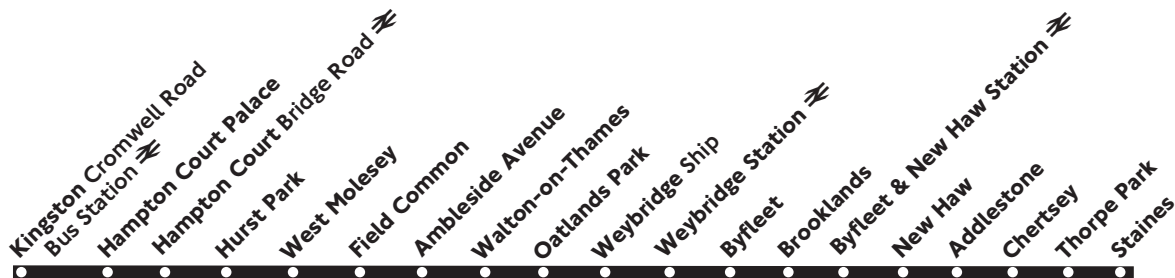

451

Kingston - West Molesey - Staines

Mondays to Saturdays
except evenings

Saver Tickets are NOT accepted on this service. Cash fares may differ from those charged on other local services.

A discounted cash fare will be charged between Kingston and Hampton Court Bridge Road for holders of TfL Bus Passes, Travelcards and Oyster cards.

Saturday

Kingston Cromwell Road Bus Station ⇌	---	---	0728				1728	1815	1915
Hampton Court Palace	---	---	0737				1737	1824	1923
Hurst Park The Paddock	---	---	0741				1741	1828	1927
West Molesey Central Avenue	---	---	0745				1745	1832	1931
Field Common Ansell Hall	---	---	0749				1749	1836	1934
Ambleside Avenue St John's Drive	---	---	0754				1754	1841	1938
Walton-on-Thames Sainsbury's	---	---	0759				1759	1846	1942
Oatlands Park St Mary's Road	---	---	0803				1803	1850	1945
Weybridge Ship	---	---	0807	Then			1807	1854	1948
Weybridge Station ⇌	---	---	0810	every			1810	1857	1951
Brooklands Road Summers Close	---	---	0813	60			1813	1900	1954
Byfleet Youth Club	0620	0720	0816	minutes			1816	1903	1957
Manor Farm Sanway Road	0622	0722	0818	until			1818	1905	1959
Byfleet Plough	0624	0724	0821				1821	1908	2002
Brooklands M & S/Tesco	0626	0726	0824				1824	1911	2005
Byfleet & New Haw Station ⇌	0629	0729	0827				1827	---	---
New Haw White Hart	0631	0731	0830				1830	---	---
Addlestone Town Centre	0636	0736	0835				1835	---	---
Chertsey Heriot Road	0645	0745	0845				1845	---	---
Thorpe Park	0650	0750	0850				1850	---	---
Staines Bus Station	0658	0758	0858				1858	---	---

No service on Sunday or Public Holidays

Route 451 is operated on behalf of Surrey County Council

Operated by Abellio Surrey (01932 282200) 7.9.09(A)_T451/2

451

Staines - West Molesey - Kingston

Mondays to Saturdays
except evenings