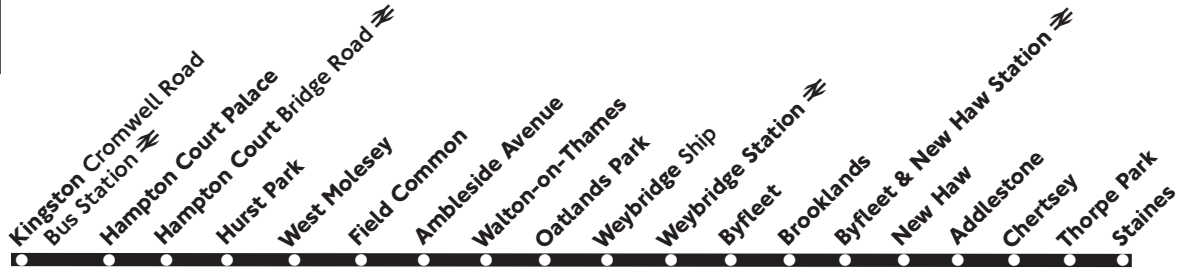

451

Kingston - West Molesey - Staines

Mondays to Saturdays
except evenings

Saver Tickets are NOT accepted on this service. Bus Passes, Travelcards and Oyster cards may be used between Kingston and Hampton Court *Bridge Road* only at a flat fare of £1.00. Freedom Passes may also be used between these points at no charge. Cash fares may differ from those charged on other local bus services.

Saturday

Kingston Cromwell Road Bus Station ⇌	---	---	---	0728				1728	1815	1915
Hampton Court Palace	---	---	---	0737				1737	1824	1923
Hurst Park The Paddock	---	---	---	0741				1741	1828	1927
West Molesey Central Avenue	---	---	---	0745				1745	1832	1931
Field Common Ansell Hall	---	---	---	0749				1749	1836	1934
Ambleside Avenue St John's Drive	---	---	---	0754				1754	1841	1938
Walton-on-Thames Sainsbury's	---	---	---	0759				1759	1846	1942
Oatlands Park St Mary's Road	---	---	---	0803				1803	1850	1945
Weybridge Ship	---	---	---	0807	Then			1807	1854	1948
Weybridge Station ⇌	---	---	---	0810	every			1810	1857	1951
Brooklands Road Summers Close	---	---	---	0813	60			1813	1900	1954
Byfleet Youth Club	0620	0720	---	0816	minutes			1816	1903	1957
Manor Farm Sanway Road	0622	0722	---	0818	until			1818	1905	1959
Byfleet Plough	0624	0724	---	0821				1821	1908	2002
Brooklands M & S/Tesco	0626	0726	---	0824				1824	1911	2005
Byfleet & New Haw Station ⇌	0629	0729	---	0827				1827	---	---
New Haw White Hart	0631	0731	0737	0830				1830	---	---
Addlestone Woolworth's	0636	0736	0742	0835				1835	---	---
Chertsey Heriot Road	0645	0745	0752	0845				1845	---	---
Thorpe Park	0650	0750	0757	0850				1850	---	---
Staines Bus Station	0658	0758	0806	0858				1858	---	---