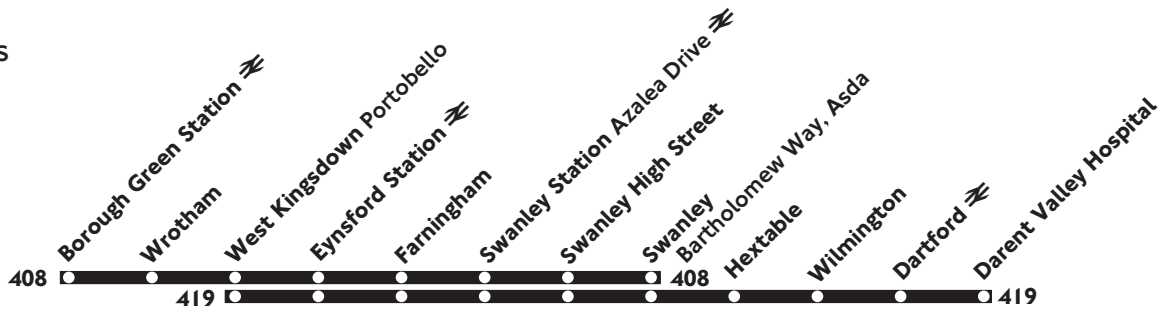

408

Mondays to Saturdays
except evenings

419

Mondays to Fridays
except evenings

409

Mondays to Fridays
Schooldays only

Borough Green - West Kingsdown - Swanley (408) West Kingsdown - Swanley - Darent Valley Hospital (419)

Saturday

	408	408	408	408	408	408
Borough Green Station ⇌	---	0915	1115	1315	1515	1715
Wrotham Square	---	0920	1120	1320	1520	1720
West Kingsdown Portobello	0730	0930	1130	1330	1530	1730
West Kingsdown Hever Road	0733	0933	1133	1333	1533	1733
Eynsford Station ⇌	0742	0942	1142	1342	1542	1742
Farningham Pied Bull	0746	0946	1146	1346	1546	1746
Swanley Bus Garage	0756	0956	1156	1356	1556	1756
Swanley Station Azalea Drive ⇌	0758	0958	1158	1358	1558	1758
Swanley Bartholomew Way, Asda	0800	1000	1200	1400	1600	1800