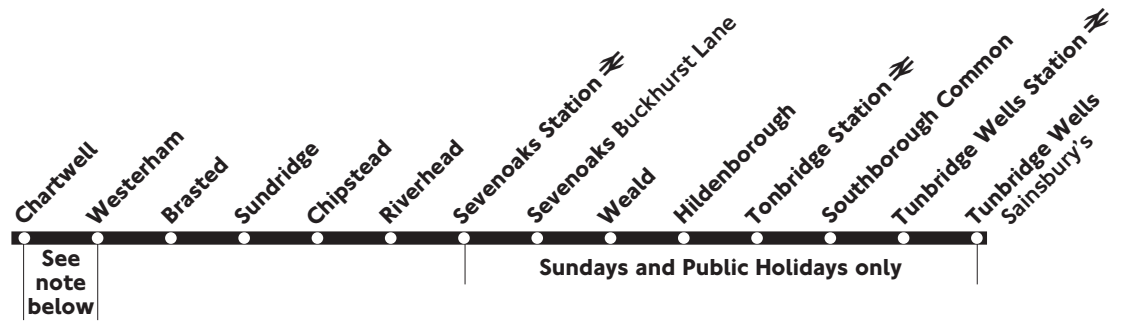

401

Daily
except evenings

400

Mondays to Fridays
school days only

Chartwell/Westerham - Sevenoaks - Tunbridge Wells

TfL Bus Passes, Travelcards, Saver Tickets and Oyster Cards are NOT accepted on this service.
Cash fares may differ from those charged on other local bus services.

Monday - Friday

	400									
	SDR	SD	NSD	SD						
Westerham <i>Hartley Road</i>	0630	0712	0720	0800	0805	0805	0915			1815 1915
Westerham <i>Green</i>	0632	0714	0722	0803	0808	0808	0918			1818 1918
Brasted <i>White Hart</i>	0636	0718	0728	0808	0813	0813	0923	Then		1823 1921
Sundridge <i>White Horse</i>	0639	0721	0731	0811	0816	0816	0926	every		1826 1924
Chipstead <i>Square</i>	↓	0725	0736	0816	0820	0821	0930	60		1830 1928
Riverhead <i>London Road</i>	0645	0728	0745	0819	0823		0933	minutes		1833 1931
Riverhead <i>The Riverhead</i>	↓					0824		until		
The Bradbourne School	↓					0830		until		
Wilderness School				0835						
Sevenoaks Station	0648	0731	0749	---	0827	0837	0937			1837 1934
Sevenoaks <i>Buckhurst Lane</i>	---	0735	↓	---	0830	0841	0940			1840 1937
Hildenborough <i>Church</i>	---	---	0803	---	---	---	---			---
Tonbridge Station	---	---	0818	---	---	---	---			---
Weald of Kent School	---	---	0822	---	---	---	---			---

Saturday

Westerham <i>Hartley Road</i>	0815		1815
Westerham <i>Green</i>	0818	Then	1818
Brasted <i>White Hart</i>	0823	every	1823
Sundridge <i>White Horse</i>	0826	60	1826
Chipstead <i>Square</i>	0830	minutes	1830
Riverhead <i>London Road</i>	0833	until	1833
Sevenoaks Station	0837		1837
Sevenoaks <i>Buckhurst Lane</i>	0840		1840

Sunday and Public Holidays

Chartwell <i>Mapleton Road</i>	---	---	1130	1330	1530	1730
Westerham <i>Hartley Road</i>	---	0941	1141	1341	1541	1741
Westerham <i>Green</i>	---	0944	1144	1344	1544	1744
Brasted <i>White Hart</i>	---	0948	1147	1347	1547	1747
Sundridge <i>White Horse</i>	---	0951	1151	1351	1551	1751
Chipstead <i>Square</i>	---	0955	1155	1355	1555	1755
Riverhead <i>Tesco</i>	---	0958	1158	1358	1558	1758
Riverhead <i>London Road</i>	---	1000	1200	1400	1600	1800
Sevenoaks Station	---	1002	1202	1402	1602	1802
Sevenoaks <i>Buckhurst Lane</i>	0807	1007	1207	1407	1607	1807
Weald <i>Forge</i>	0816	1016	1216	1416	1616	1816
Hildenborough <i>Church</i>	0822	1022	1222	1422	1622	1822
Tonbridge Station	0832	1032	1232	1432	1632	1832
Southborough <i>Common Fountain</i>	0840	1040	1240	1440	1640	1840
Tunbridge Wells Station	0852	1052	1252	1452	1652	1852
Tunbridge Wells <i>Old West Stn, Sainsbury's</i>	0855	1055	1255	1455	1655	1855

The service from Chartwell runs between Chartwell and Westerham on Sunday and Public Holidays only when Chartwell House is open to the public.

NSD - Not Schooldays SD - Schooldays only
SDR - Schooldays only. Runs non-stop from Hildenborough Church to Tonbridge Station.

Route 401 is operated on behalf of Kent County Council

A special timetable operates during the Christmas, New Year and Easter periods - please contact the operator

Operated by Arriva (08701 201088) - route 400

Operated by go-coach hire limited (01322 668090) - route 401 12.4.10_T401/1