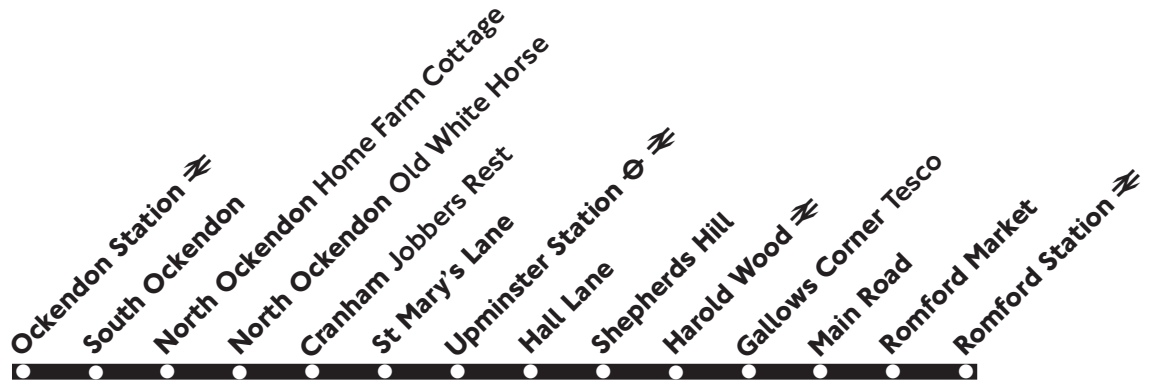

347

Romford - Cranham - Ockendon Station

Monday to Saturday
shopping hours

Monday - Saturday (including Good Friday)

Romford Station	1000	1200	1400	1600
Gallows Corner <i>Tesco</i>	1013	1213	1413	1613
Harold Wood Station	1019	1219	1419	1619
Upminster Station	1028	1228	1428	1628
Cranham <i>Jobbers Rest</i>	1034	1234	1434	1634
North Ockendon <i>Old White Horse</i>	1039	1239	1439	1639
Ockendon Station	1044	1244	1444	1644

No service on Sunday or other Public Holidays

Operated by Blue Triangle for London Buses 15.10.05(A2) T68820

347

Ockendon Station - Cranham - Romford

Monday to Saturday
shopping hours

Monday - Saturday (including Good Friday)

Ockendon Station	0900	1100	1300	1500
North Ockendon <i>Old White Horse</i>	0905	1105	1305	1505
Cranham <i>Jobbers Rest</i>	0910	1110	1310	1510
Upminster Station	0916	1116	1316	1516
Harold Wood Station	0925	1125	1325	1525
Gallows Corner <i>Tesco</i>	0932	1132	1332	1532
Romford Station	0944	1144	1344	1544

No service on Sunday or other Public Holidays

Operated by Blue Triangle for London Buses 15.10.05(A2) T68820