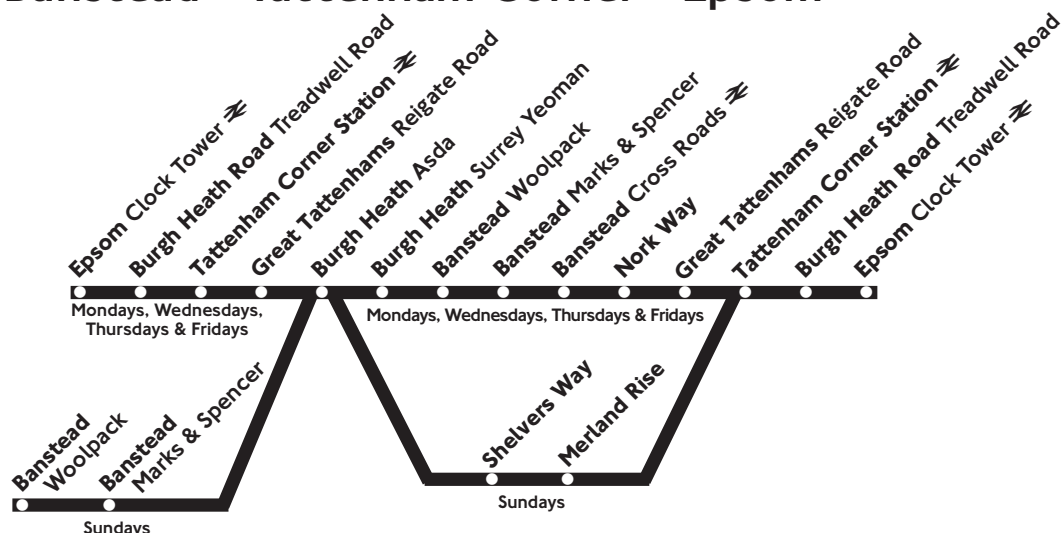

Banstead - Tattenham Corner - Epsom

Includes Schooldays only journey on route 518 between Banstead Woolpack and Ashtead St Andrew School.

Bus Passes, Travelcards, Freedom Passes and Saver tickets are NOT accepted on this service.

Cash fares may differ from those charged on other local bus services.

Monday, Wednesday, Thursday and Friday, also Tuesday Schooldays

518		SD	TX	TX	TX
Epsom Clock Tower ⇌	---	0907	1137	1337	
Burgh Heath Road Treadwell Road	---	0912	1142	1342	
Tattenham Corner Station ⇌	---	0916	1146	1346	
Great Tattenhams Reigate Road	---	0919	1149	1349	
Burgh Heath Asda	---	0923	1153	1353	
Burgh Heath Surrey Yeoman	---	0925	1155	1355	
Banstead Shrubland Road	---	0928	1158	1358	
Banstead Woolpack	0735	0933	1203	1403	
Banstead Marks & Spencer	0737	0935	1205	1405	
Banstead Cross Roads ⇌	0742	0939	1209	1409	
Nork Way Community Centre	↓	0942	1212	1412	
Drift Bridge	0746	↓	↓	↓	
Great Tattenhams Reigate Road	0752	0946	1216	1416	
Tattenham Corner Station ⇌	0756	0949	1219	1419	
Burgh Heath Road Treadwell Road	0804	0953	1223	1423	
Epsom Clock Tower ⇌	↓	0958	1228	1428	
Epsom High Street	0810	---	---	---	
Epsom Hospital	0813	---	---	---	
Ashtead St Andrew School	0830	---	---	---	