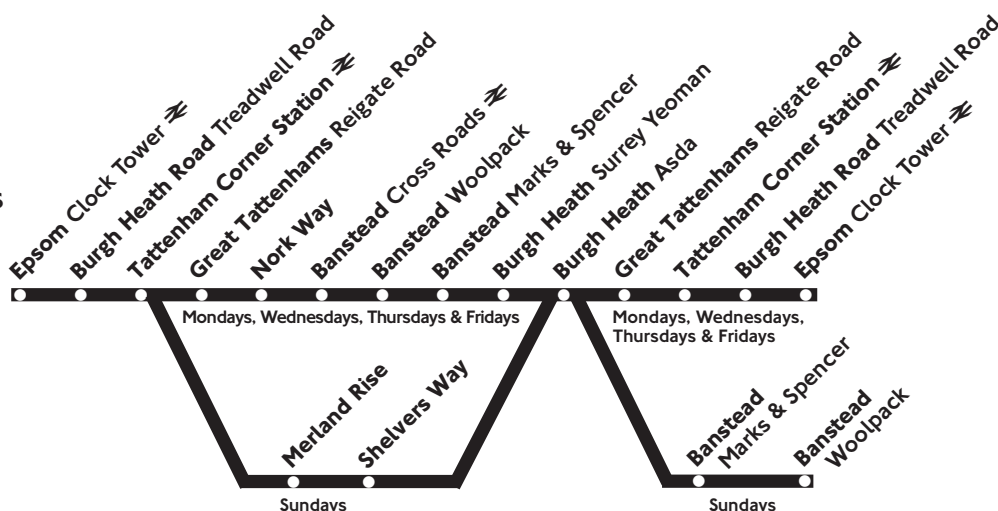

318

Mondays, Wednesdays,
Thursdays, Fridays and
Sundays except evenings

518

Mondays to Fridays
Schooldays only

Epsom - Tattenham Corner - Banstead

Includes Schooldays only journey on route 518 between Ashtead *St Andrew School* and Epsom.

	518			
	TX	TX	SD	SD
Ashtead <i>St Andrew School</i>	---	---	1515	---
Epsom Hospital	---	---	1525	---
Epsom Clock Tower ⇄	1007	1237	1530	1647
Burgh Heath Road Treadwell Road	1012	1242	1535	1652
Tattenham Corner Station ⇄	1016	1246	1540	1656
Great Tattenhams Reigate Road	1019	1249	1544	1659
Drift Bridge	↓	↓	1547	1703
Nork Way Community Centre	1023	1253	↓	↓
Banstead Cross Roads ⇄	1026	1256	1555	1706
Banstead Marks & Spencer	↓	↓	1557	↓
Banstead Woolpack	1031	1301	1600	1711
Banstead Marks & Spencer	1033	1303	↓	1713
Banstead Shrubland Road	1036	1306	↓	↓
Banstead Garratts Lane	↓	↓	1606	1716
Burgh Heath Surrey Yeoman	1039	1309	1609	1719
Burgh Heath Asda	1040	1310	1610	1720
Great Tattenhams Reigate Road	1044	1314	1614	1724
Tattenham Corner Station ⇄	1047	1317	1617	1727
Burgh Heath Road Treadwell Road	1051	1321	1621	1731
Epsom Clock Tower ⇄	1056	1326	1626	1736

Banstead - Tattenham Corner - Epsom

Includes Schooldays only journey on route 518 between Banstead Woolpack and Ashtead St Andrew School.

Bus Passes, Travelcards, Freedom Passes and Saver tickets are NOT accepted on this service.

No service on Saturday or Public Holidays

SD - Schooldays only TX - Not Tuesday

Route 318 on Mondays, Wednesdays, Thursdays and Fridays and route 518 are operated on behalf of Surrey County Council

Operated by Sunray Travel (01372 740400) 3.9.07 T7113T