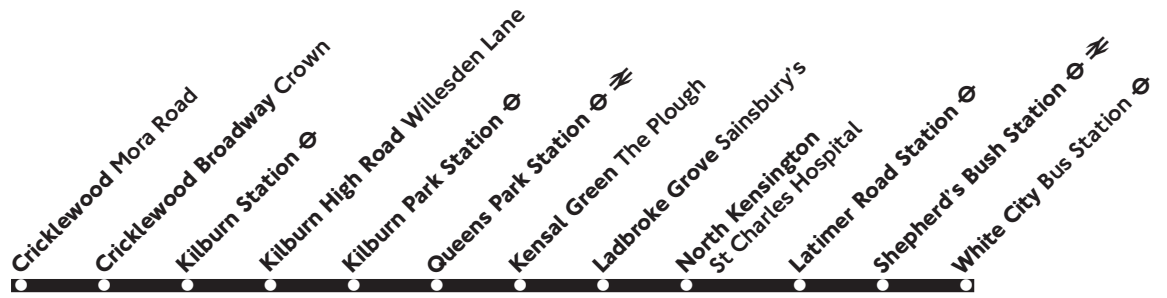

316

Cricklewood - Ladbrooke Grove - White City

Daily

Monday - Friday

Cricklewood Mora Road	0515	0530	0545	0600		0700		1922		2032		2332	2345	2400
Cricklewood Broadway Crown	0518	0533	0548	0603		0703		1927		2036		2336	2349	0004
Kilburn Station	0521	0536	0551	0606	Then	0706	Then	1931	Then	2040	Then	2340	2353	0008
Kilburn High Road Willesden Lane	0524	0539	0554	0609	about	0709	about	1934	about	2043	about	2343	2356	0011
Kilburn Park Station	0530	0545	0600	0615	every	0715	every	1941	every	2049	every	2349	0002	0017
Queens Park Station	0534	0549	0604	0619	10	0719	8	1945	10	2053	12	2353	0006	0021
Ladbrooke Grove Sainsbury's	0539	0554	0609	0624	minutes	0724	minutes	1950	minutes	2058	minutes	2358	0011	0026
North Kensington St Charles Hospital	0542	0557	0612	0627	until	0727	until	1954	until	2102	until	0002	0015	0030
Latimer Road Station	0547	0602	0617	0632		0732		2000		2108		0008	0021	0036
Shepherd's Bush Station	0552	0607	0622	0637		0737		2005		2113		0013	0026	0041
White City Bus Station	0555	0610	0625	0640		0740		2008		2116		0016	0029	0044

Saturday (also Good Friday)

Cricklewood Mora Road	0515			0700		0848	0900			1832		1932		2345	2400
Cricklewood Broadway Crown	0518			0703		0851	0904			1836		1936		2349	0004
Kilburn Station	0521			0706	Then	0854	0907	Then		1840	Then	1940	Then	2353	0008
Kilburn High Road Willesden Lane	0524	Then		0709	about	0857	0910	about		1843	about	1943	about	2356	0011
Kilburn Park Station	0530	every		0715	every	0903	0917	every		1849	every	1949	every	0002	0017
Queens Park Station	0534	15		0719	12	0907	0921	8		1853	10	1953	12	0006	0021
Ladbrooke Grove Sainsbury's	0539	minutes		0724	minutes	0913	0927	minutes		1858	minutes	1958	minutes	0011	0026
North Kensington St Charles Hospital	0542	until		0727	until	0916	0930	until		1902	until	2002	until	0015	0030
Latimer Road Station	0547			0732		0924	0938			1909		2008		0021	0036
Shepherd's Bush Station	0552			0737		0931	0945			1915		2013		0026	0041
White City Bus Station	0555			0740		0936	0950			1920		2016		0029	0044

Sunday and other Public Holidays

Cricklewood Mora Road	0515			0655		0825	0839	0853				2345	2400	
Cricklewood Broadway Crown	0518			0658		0828	0842	0856				2349	0004	
Kilburn Station	0521			0701		0831	0845	0859	Then			2352	0007	
Kilburn High Road Willesden Lane	0524	Then		0704	Then	0834	0848	0902	about			2355	0010	
Kilburn Park Station	0530	every		0710	every	0840	0854	0908	every			0001	0016	
Queens Park Station	0534	20		0714	15	0844	0858	0912	12			0005	0020	
Ladbrooke Grove Sainsbury's	0539	minutes		0719	minutes	0849	0903	0917	minutes			0010	0025	
North Kensington St Charles Hospital	0542	until		0722	until	0852	0906	0920	until			0014	0029	
Latimer Road Station	0547			0727		0857	0911	0925				0020	0035	
Shepherd's Bush Station	0552			0732		0902	0916	0930				0025	0040	
White City Bus Station	0555			0735		0905	0920	0935				0028	0043	

Operated by Metroline for London Buses 29.11.08 T7423T