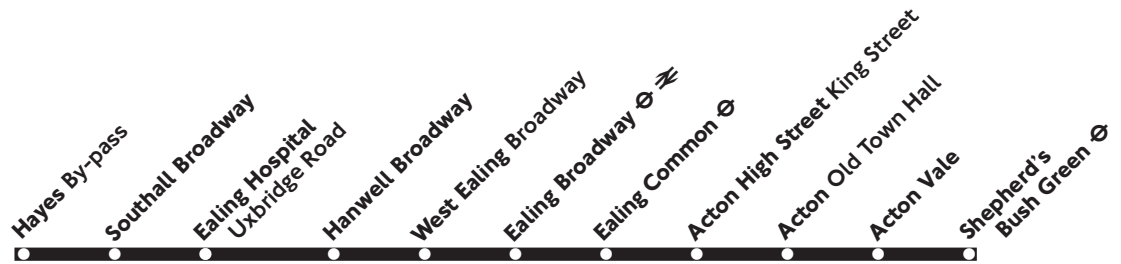

207

Hayes - Ealing - Shepherd's Bush

Daily

Monday - Friday

Hayes By-pass	0501	0516	0531		0631		0703		0751		1903		0004
Southall Town Hall	0506	0521	0536	Then	0636	Then	0708	Then	0757	Then	1915	Then	0010
Ealing Hospital Uxbridge Road	0511	0526	0541	about	0641	about	0713	about	0806	about	1921	about	0015
Hanwell Broadway	0514	0529	0544	every	0644	every	0716	every	0810	every	1923	every	0017
Ealing Broadway Christchurch	0520	0535	0550	10	0650	6-7	0722	4-7	0824	6-7	1930	8	0023
Acton High Street King Street	0527	0542	0557	minutes	0657	minutes	0729	minutes	0840	minutes	1939	minutes	0032
Acton Vale Bromyard Avenue	0533	0548	0603	until	0703	until	0735	until	0848	until	1943	until	0036
Shepherd's Bush Green	0539	0554	0609		0709		0743		0856		1951		0043

Saturday (also Good Friday)

Hayes By-pass	0501		0631		0831		1831		0004
Southall Town Hall	0506	Then	0636	Then	0836	Then	1843	Then	0010
Ealing Hospital Uxbridge Road	0511	about	0641	about	0841	about	1848	about	0014
Hanwell Broadway	0514	every	0644	every	0844	every	1850	every	0016
Ealing Broadway Christchurch	0520	15	0650	10	0850	6-7	1858	8	0022
Acton High Street King Street	0527	minutes	0657	minutes	0857	minutes	1907	minutes	0032
Acton Vale Bromyard Avenue	0533	until	0703	until	0903	until	1912	until	0036
Shepherd's Bush Green	0539		0709		0909		1922		0045

Sunday and other Public Holidays

Hayes By-pass	0501		0846		0923		0003
Southall Town Hall	0506	Then	0851	Then	0928	Then	0010
Ealing Hospital Uxbridge Road	0511	every	0856	about	0933	about	0015
Hanwell Broadway	0514	15	0859	every	0936	every	0017
Ealing Broadway Christchurch	0520	minutes	0905	10	0943	8	0023
Acton High Street King Street	0527	until	0912	minutes	0950	minutes	0032
Acton Vale Bromyard Avenue	0533		0918	until	0956	until	0036
Shepherd's Bush Green	0539		0924		1002		0043

Route N207 provides a service throughout the night over this route - please see separate timetable

Operated by First for London Buses 9.4.05 T61430