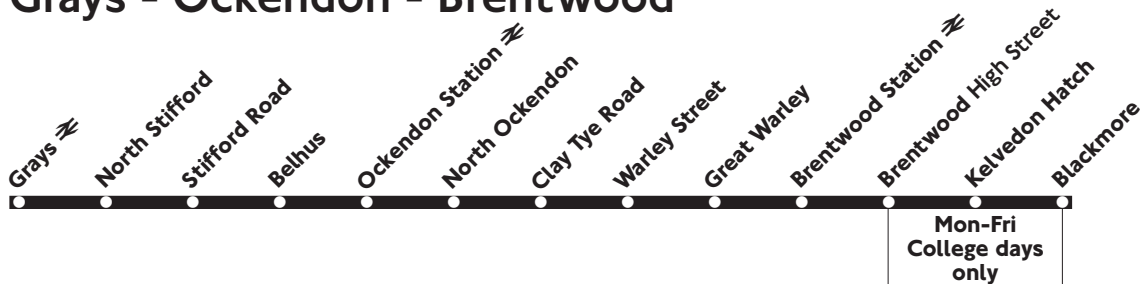

269

Grays - Ockendon - Brentwood

Mondays to Saturdays
except evenings

TfL Bus Passes, Travelcards, Saver Tickets and Oyster Cards are NOT accepted on this service.

Cash fares may differ from those charged on other local bus services.

Monday - Friday

	CD	NCD	SD		CD	NCD	CD	NCD	CD	NCD
Thurrock College Wood View	---	---	---	---	1228	---	1428	---	1628	---
Grays Bus Station	0740	0740	---	1005	1235	1235	1435	1435	1635	1705
Lodge Lane Hathaway Road	0745	0745	---	1010	1240	1240	1440	1440	1640	1710
North Stifford Dog & Partridge	0750	0750	---	1015	1245	1245	1445	1445	1645	1715
Stifford Road Cander Way	0753	0753	---	1018	1248	1248	1448	1448	1648	1718
Belhus Foyle Drive/Gatehouse Drive	0755	0755	---	1020	1250	1250	1450	1450	1650	1720
Belhus Derwent Parade	0759	0759	---	1024	1254	1254	1454	1454	1654	1724
Ockendon Station	0803	0803	---	1028	1258	1258	1458	1458	1658	1728
North Ockendon Old White Horse	0807	0807	---	1032	1302	1302	1502	1502	1702	1732
Warley Street Alma Factory	0811	0811	---	1036	1306	1306	1506	1506	1706	1736
Great Warley Thatcher's Arms	0816	0816	---	1041	1311	1311	1511	1511	1711	1741
Brentwood Station	0821	0821	0840	1046	1316	1316	1516	1516	1716	1746
Brentwood High Street	0826	0826	0845	1051	1321	1321	1521	1521	1721	1751
Brentwood Sawyers Hall Lane	↓	---	0849	---	---	---	1525	---	↓	---
Brentwood Ingrave Road	0827	---	---	---	---	---	---	---	↓	---
Brentwood Ongar Road, Robin Hood	---	---	---	---	---	---	---	---	1725	---
Pilgrims Hatch Rose & Crown	---	---	---	---	---	---	---	---	1727	---
Kelvedon Hatch Brizes Corner	---	---	---	---	---	---	---	---	1735	---
Doddinghurst The Barn, Church Lane	---	---	---	---	---	---	---	---	1738	---
Wyatts Green Mill Lane/Beehive Chase	---	---	---	---	---	---	---	---	1740	---
Blackmore Bus Terminal	---	---	---	---	---	---	---	---	1747	---

Saturday

Grays Bus Station	1005	1235	1435
Lodge Lane Hathaway Road	1010	1240	1440
North Stifford Dog & Partridge	1015	1245	1445
Stifford Road Cander Way	1018	1248	1448
Belhus Foyle Drive/Gatehouse Drive	1020	1250	1450
Belhus Derwent Parade	1024	1254	1454
Ockendon Station	1028	1258	1458
North Ockendon Old White Horse	1032	1302	1502
Warley Street Alma Factory	1036	1306	1506
Great Warley Thatcher's Arms	1041	1311	1511
Brentwood Station	1046	1316	1516
Brentwood High Street	1051	1321	1521

No service on Sunday or Public Holidays

CD - College days only   NCD - Not college days   SD - Schooldays only

Route 269 is operated on behalf of Essex County Council and Thurrock Council

Operated by Imperial (Traveline 0870 6082608) 15.6.09(A) T7538T

MAYOR
OF LONDON

24 hour London Travel Information
020 7222 1234

Website
www.tfl.gov.uk