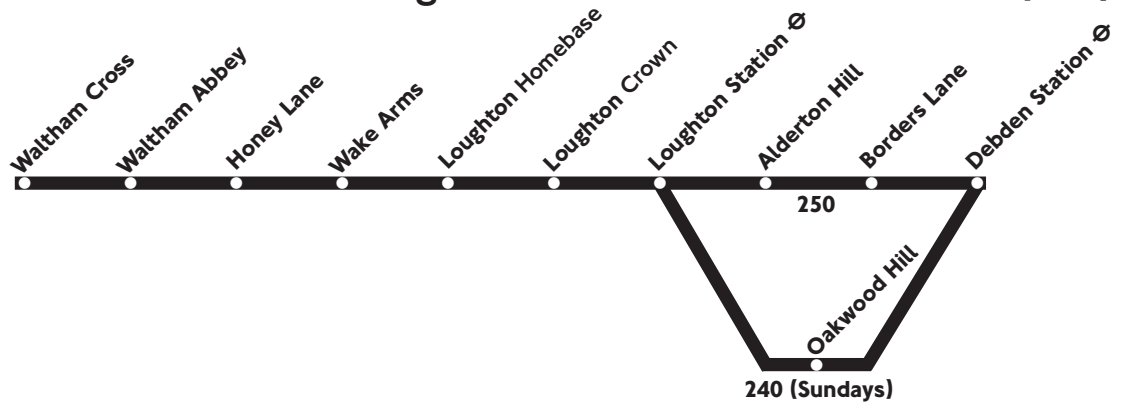

Operated by Arriva (0871 200 22 33) 12.11.07 T71310

240

Sundays

250

Daily

Waltham Cross - Loughton - Oakwood Hill - Debden (240)
Waltham Cross - Loughton - Borders Lane - Debden (250)

Includes Sunday journey on route 251 between Waltham Cross and Debden via Uphire, Loughton and Borders Lane.