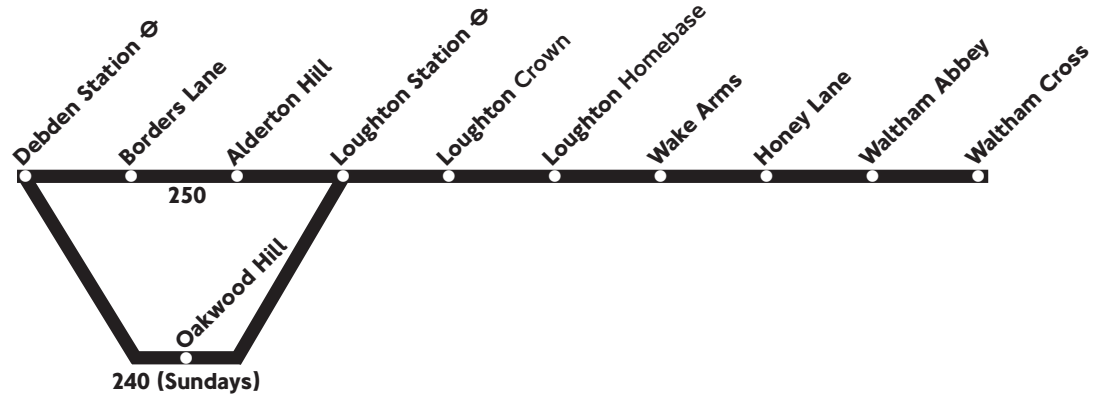

240

Sundays

250

Daily

Debden - Oakwood Hill - Loughton - Waltham Cross (240)
Debden - Borders Lane - Loughton - Waltham Cross (250)

Includes Sunday journey on route 251 between Debden and Waltham Cross via Borders Lane, Loughton and Upshire.

Operated by Arriva (0871 200 22 33) 12.11.07 T71310

240

Sundays

250

Daily

Waltham Cross - Loughton - Oakwood Hill - Debden (240)
Waltham Cross - Loughton - Borders Lane - Debden (250)

Includes Sunday journey on route 251 between Waltham Cross and Debden via Uphire, Loughton and Borders Lane.