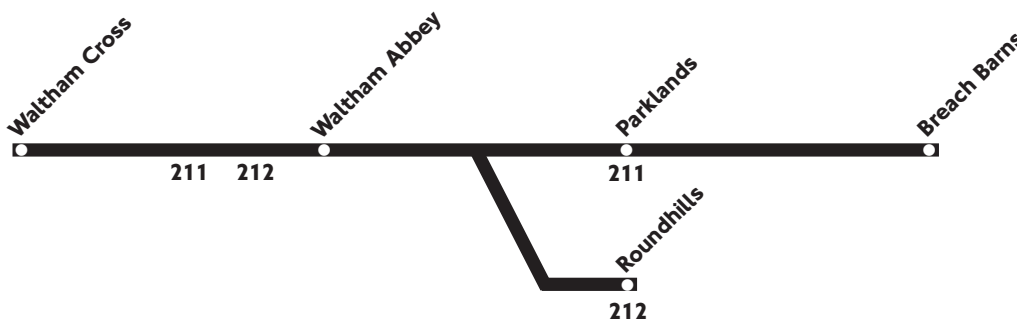

211

Mondays to Saturdays
except evenings

212

Mondays to Saturdays
except evenings

Waltham Cross - Parklands - Breach Barns (211) Waltham Cross - Roundhills (212)

Bus Passes, Travelcards, Freedom Passes, Saver Tickets and Oyster Cards are NOT accepted on these services.

Cash fares may differ from those charged on other local bus services

Monday - Friday

	211	211	212	211	212	211	212
Waltham Cross Bus Station	0715	0803	0915	1015	1115	1215	1315
Waltham Abbey Quaker Lane	0720	0809	0920	1020	1120	1220	1320
Waltham Abbey Parklands	0725	0815	↓	1025	↓	1225	↓
Waltham Abbey Roundhills, Swimming Pool	↓	↓	0926	↓	1126	↓	1326
Breach Barns Mobile Home Park	0730	0820	---	1030	---	1230	---
	211	212	212	211	212	211	
			SD				
Waltham Cross Bus Station	1415	1525	---	1620	1730	1830	
Waltham Abbey Quaker Lane	1420	1530	---	1625	1735	1835	
Waltham Abbey Broomstick Hall Road	↓	↓	1545	↓	↓	↓	
Waltham Abbey Parklands	1425	↓	1550	1630	↓	1840	
Waltham Abbey Roundhills, Swimming Pool	↓	1536	↓	↓	1741	↓	
Breach Barns Mobile Home Park	1430	---	1555	1635	1751	1845	

Saturday

	211	212	211	212	211	212	211
Waltham Cross Bus Station	0803	0915	1015	1115	1215	1315	1415
Waltham Abbey Quaker Lane	0809	0920	1020	1120	1220	1320	1420
Waltham Abbey Parklands	0815	↓	1025	↓	1225	↓	1425
Waltham Abbey Roundhills, Swimming Pool	↓	0926	↓	1126	↓	1326	↓
Breach Barns Mobile Home Park	0820	---	1030	---	1230	---	1430
	212	211	212	211			
Waltham Cross Bus Station	1525	1620	1730	1830			
Waltham Abbey Quaker Lane	1530	1625	1735	1835			
Waltham Abbey Parklands	↓	1630	↓	1840			
Waltham Abbey Roundhills, Swimming Pool	1536	↓	1741	↓			
Breach Barns Mobile Home Park	---	1635	1751	1845			

No service on Sunday or Public Holidays

SD - Schooldays only

Routes 211 and 212 are operated on behalf of Essex County Council

Operated by Regal Busways (01245 249001) 3.1.08 T6801T