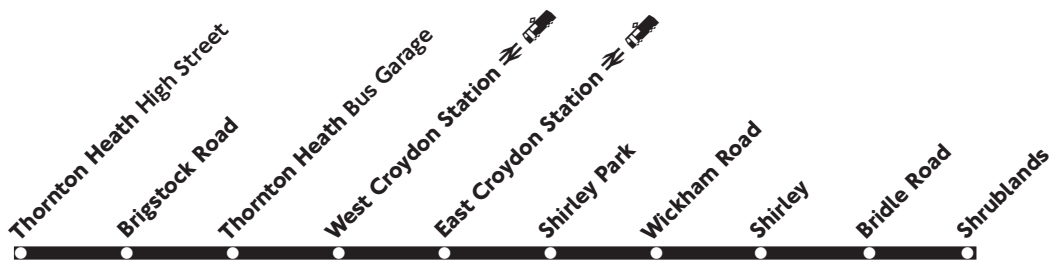

### Monday - Friday

Thornton Heath High Street	0458	0518	0533	0548	0603	0618	0629	0639	0649	0659	Then	1853	Then	1953	2008	2023
Thornton Heath Bus Garage	0504	0524	0539	0554	0609	0624	0635	0645	0655	0705	about	1902	about	1959	2014	2029
West Croydon Station	0510	0530	0545	0600	0615	0630	0641	0651	0701	0711	every	1910	every	2005	2020	2035
East Croydon Station	0514	0534	0549	0604	0619	0634	0645	0655	0705	0717	10	1917	12	2009	2024	2039
Shirley Park Addiscombe Road	0520	0540	0555	0610	0625	0640	0651	0701	0713	0725	minutes	1924	minutes	2015	2030	2045
Shirley Bridle Road	0526	0546	0601	0616	0631	0646	0657	0709	0721	0733	until	1930	until	2021	2036	2051
Shrublands Bramble Close	0530	0550	0605	0620	0635	0650	0702	0714	0726	0738		1935		2025	2040	2055

Thornton Heath High Street	2038	2058	Then	18	38	58		0018								
Thornton Heath Bus Garage	2044	2104	every	24	44	04		0024								
West Croydon Station	2050	2110	20 minutes	30	50	10		0030								
East Croydon Station	2054	2114	at these	34	54	14	until	0034								
Shirley Park Addiscombe Road	2100	2120	minutes	40	00	20		0040								
Shirley Bridle Road	2106	2126	past the	46	06	26		0046								
Shrublands Bramble Close	2110	2130	hour	50	10	30		0050								

Thornton Heath High Street	1735	1755	1816	1837	1858	Then	18	38	58		0018					
Thornton Heath Bus Garage	1742	1802	1823	1844	1904	every	24	44	04		0024					
West Croydon Station	1750	1810	1830	1850	1910	20 minutes	30	50	10		0030					
East Croydon Station	1756	1815	1834	1854	1914	at these	34	54	14	until	0034					
Shirley Park Addiscombe Road	1802	1821	1840	1900	1920	minutes	40	00	20		0040					
Shirley Bridle Road	1808	1827	1846	1906	1926	past the	46	06	26		0046					
Shrublands Bramble Close	1813	1831	1850	1910	1930	hour	50	10	30		0050					