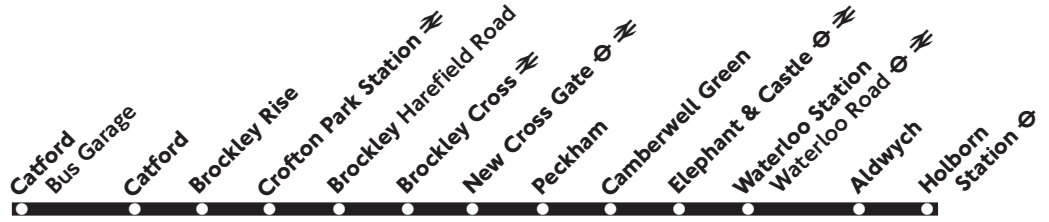

Night bus N171 provides a service over Route 171 at night.

Operated by London Central for London Buses 29.4.06 T66970

171

Catford - Peckham - Holborn

Daily

Monday - Friday

Catford Bus Garage	0400	0420	0440		0606		0650		1910	2355
Catford Lewisham Town Hall	0403	0423	0443		0609		0653		1913	2358
Brockley Rise Chandos	0409	0429	0449	Then	0615	Then	0702	Then	1920	Then 0005
Brockley Cross	0413	0433	0453	about	0619	about	0709	about	1925	about 0009
New Cross Gate	0418	0438	0458	every	0625	every	0716	every	1932	every 0015
Peckham High Street Rye Lane	0423	0443	0503	12	0631	10	0726	8	1939	12 0020
Camberwell Green	0427	0447	0507	minutes	0637	minutes	0735	minutes	1946	minutes 0025
Elephant & Castle	0435	0455	0515	until	0647	until	0748	until	1956	until 0034
Waterloo Station	0440	0500	0520		0655		0756		2002	0039
Aldwych	0443	0503	0523		0659		0800		2005	0042
Holborn Station	0445	0505	0525		0701		0802		2007	0044