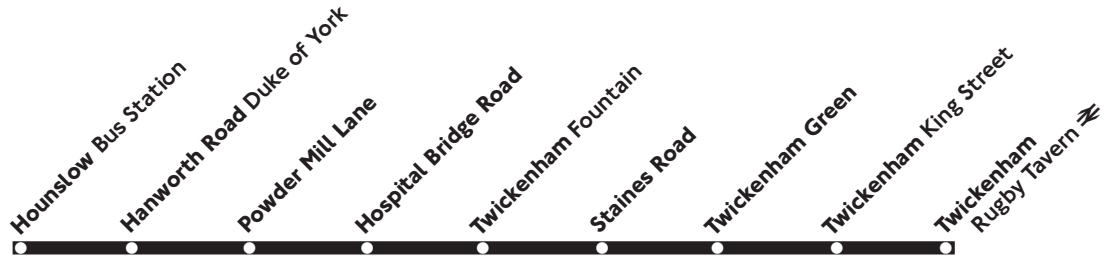

110

Hounslow - Hanworth Road - Twickenham

Daily

Monday - Friday

| | | | | | | | | | | | | | | | | | | |
|------------------------------------|------|------|------|------|------|----------|------|------|-------|------|------|------|------|----------|------|------|------|------|
| Hounslow Bus Station | 0525 | 0555 | 0625 | 0650 | 0708 | 0725 | 0740 | 0757 | 0817 | 0837 | 0858 | 0920 | 0940 | Then | 00 | 20 | 40 | 1400 |
| Hanworth Road Duke of York | 0531 | 0601 | 0631 | 0657 | 0716 | 0733 | 0748 | 0808 | 0828 | 0848 | 0909 | 0931 | 0951 | every | 11 | 31 | 51 | 1411 |
| Hospital Bridge Road Chertsey Road | 0534 | 0604 | 0634 | 0700 | 0720 | 0738 | 0757 | 0817 | 0837 | 0857 | 0915 | 0935 | 0955 | 20 mins | 15 | 35 | 55 | 1415 |
| Twickenham Fountain | 0536 | 0606 | 0636 | 0703 | 0723 | 0741 | 0801 | 0821 | 0841 | 0901 | 0917 | 0937 | 0957 | at these | 17 | 37 | 57 | 1417 |
| Twickenham Green | 0539 | 0609 | 0639 | 0707 | 0727 | 0746 | 0806 | 0826 | 0846 | 0905 | 0921 | 0941 | 1001 | minutes | 21 | 41 | 01 | 1421 |
| Twickenham King Street | 0541 | 0611 | 0641 | 0710 | 0730 | 0750 | 0810 | 0830 | 0850 | 0909 | 0925 | 0945 | 1005 | past the | 25 | 45 | 05 | 1425 |
| Twickenham Rugby Tavern ⇌ | 0543 | 0613 | 0643 | 0713 | 0733 | 0753 | 0813 | 0833 | 0853 | 0912 | 0928 | 0948 | 1008 | hour | 28 | 48 | 08 | 1428 |
| Hounslow Bus Station | 1420 | 1440 | 1459 | 1518 | 1539 | 1600 | 1620 | 1640 | 1700 | 1720 | 1740 | 1800 | 1820 | 1840 | 1900 | 1920 | 1940 | 2000 |
| Hanworth Road Duke of York | 1431 | 1451 | 1510 | 1529 | 1550 | 1611 | 1631 | 1651 | 1711 | 1731 | 1751 | 1811 | 1831 | 1850 | 1909 | 1929 | 1948 | 2007 |
| Hospital Bridge Road Chertsey Road | 1435 | 1455 | 1514 | 1533 | 1554 | 1615 | 1635 | 1655 | 1715 | 1735 | 1755 | 1815 | 1835 | 1854 | 1913 | 1933 | 1952 | 2011 |
| Twickenham Fountain | 1437 | 1457 | 1517 | 1537 | 1557 | 1617 | 1637 | 1657 | 1717 | 1737 | 1757 | 1817 | 1837 | 1856 | 1915 | 1935 | 1954 | 2013 |
| Twickenham Green | 1441 | 1501 | 1522 | 1542 | 1602 | 1621 | 1641 | 1701 | 1721 | 1741 | 1801 | 1821 | 1841 | 1900 | 1919 | 1938 | 1957 | 2016 |
| Twickenham King Street | 1445 | 1505 | 1526 | 1547 | 1606 | 1625 | 1645 | 1705 | 1725 | 1745 | 1805 | 1825 | 1844 | 1903 | 1922 | 1940 | 1959 | 2018 |
| Twickenham Rugby Tavern ⇌ | 1448 | 1508 | 1529 | 1550 | 1609 | 1628 | 1648 | 1708 | 1728 | 1748 | 1808 | 1828 | 1846 | 1905 | 1924 | 1942 | 2001 | 2020 |
| Hounslow Bus Station | 2020 | 2040 | 2100 | 2125 | 2155 | Then | 25 | 55 | | 0025 | 0055 | | | | | | | |
| Hanworth Road Duke of York | 2027 | 2047 | 2107 | 2131 | 2201 | every | 31 | 01 | | 0031 | 0101 | | | | | | | |
| Hospital Bridge Road Chertsey Road | 2031 | 2051 | 2111 | 2134 | 2204 | 30 mins | 34 | 04 | | 0034 | 0104 | | | | | | | |
| Twickenham Fountain | 2033 | 2053 | 2113 | 2136 | 2206 | at these | 36 | 06 | until | 0036 | 0106 | | | | | | | |
| Twickenham Green | 2036 | 2056 | 2116 | 2139 | 2209 | minutes | 39 | 09 | | 0039 | 0109 | | | | | | | |
| Twickenham King Street | 2038 | 2058 | 2118 | 2141 | 2211 | past the | 41 | 11 | | 0041 | 0111 | | | | | | | |
| Twickenham Rugby Tavern ⇌ | 2040 | 2100 | 2120 | 2143 | 2213 | hour | 43 | 13 | | 0043 | 0113 | | | | | | | |