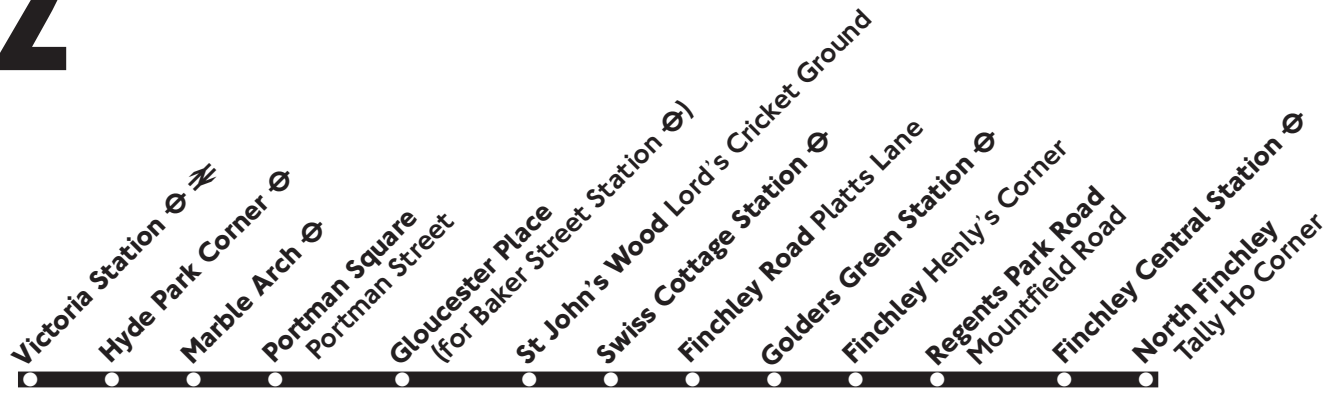

82

Victoria - Golders Green - North Finchley

Daily

Monday - Friday

Victoria Station Wilton Road ⇌	0615	0635	0650	0705		0856		1057		1536		1612	1729
Marble Arch ⇌	0622	0642	0657	0714	Then	0905	Then	1106	Then	1545	Then	1621	Then 1739
Gloucester Place nr Baker St Station ⇌	0628	0648	0703	0722	about	0913	about	1114	about	1553	about	1629	about 1748
Swiss Cottage Station ⇌	0635	0655	0712	0732	every	0923	every	1124	every	1603	every	1640	every 1759
Golders Green Station ⇌	0647	0707	0727	0747	8	0938	7	1139	8	1618	7	1659	8 1818
Finchley Henly's Corner	0652	0712	0733	0753	minutes	0945	minutes	1146	minutes	1625	minutes	1707	mins 1826
Finchley Central Station ⇌	0656	0716	0738	0758	until	0952	until	1153	until	1633	until	1716	until 1834
North Finchley Tally Ho Corner	0701	0721	0743	0803		0959		1200		1640		1723	1840
Victoria Station Wilton Road ⇌	1736		1830			1926		2159		2347	0005	0025	0045
Marble Arch ⇌	1746	Then	1839	Then		1935	Then	2207	Then	2355	0013	0033	0052
Gloucester Place nr Baker St Station ⇌	1755	about	1847	about		1943	about	2213	about	0001	0019	0039	0058
Swiss Cottage Station ⇌	1806	every	1858	every		1953	every	2221	every	0008	0026	0046	0105
Golders Green Station ⇌	1825	6	1916	8		2008	10	2234	12	0020	0038	0058	0116
Finchley Henly's Corner	1833	minutes	1922	minutes		2014	minutes	2239	minutes	0025	0043	0103	0121
Finchley Central Station ⇌	1841	until	1930	until		2020	until	2243	until	0029	0047	0107	0125
North Finchley Tally Ho Corner	1847		1935			2025		2247		0033	0051	0111	0129