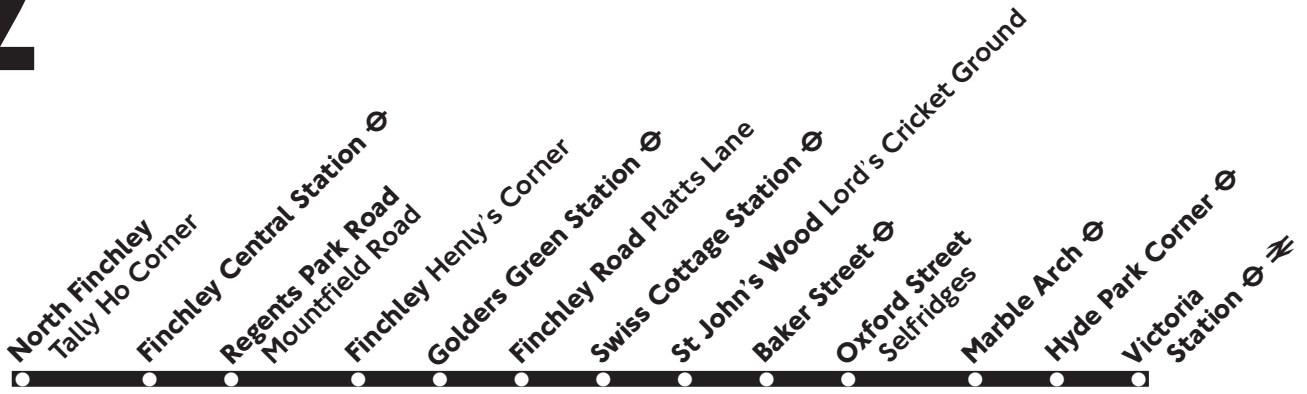

24 hour London Travel Information 020 7222 1234

Textphone 020 7918 3015

www.tfl.gov.uk

82

North Finchley - Golders Green - Victoria

Daily

Monday - Friday

North Finchley Tally Ho Corner	0515	0535	0555	0610	0617			0823		1548		1654		1808	1818
Finchley Central Station	0519	0539	0559	0614	0621	Then		0832	Then	1555	Then	1701	Then	1815	1824
Finchley Henly's Corner	0523	0543	0603	0618	0625	about		0841	about	1601	about	1708	about	1820	1829
Golders Green Station	0528	0548	0608	0623	0630	every		0849	every	1608	every	1715	every	1827	1836
Swiss Cottage Station	0540	0600	0620	0635	0643	6		0909	8	1624	6	1732	8	1844	1853
Baker Street Station	0547	0607	0627	0643	0651	minutes		0921	minutes	1635	minutes	1743	minutes	1854	1903
Oxford Street Selfridges	0550	0610	0630	0648	0656	until		0927	until	1642	until	1750	until	1900	1908
Marble Arch	0553	0613	0633	0651	0659			0931		1646		1754		1903	1911
Victoria Station Terminus Place	0600	0620	0640	0658	0706			0942		1659		1807		1914	1922
North Finchley Tally Ho Corner	1828	1838	1848	1900				2300	2320	2340					
Finchley Central Station	1834	1844	1854	1905	Then			2304	2324	2344					
Finchley Henly's Corner	1839	1849	1859	1910	about			2308	2328	2348					
Golders Green Station	1846	1856	1906	1916	every			2313	2333	2353					
Swiss Cottage Station	1901	1910	1920	1930	12			2324	2344	0004					
Baker Street Station	1911	1920	1930	1940	minutes			2331	2351	0011					
Oxford Street Selfridges	1916	1926	1936	1946	until			2334	2354	0014					
Marble Arch	1919	1929	1939	1949				2337	2357	0017					
Victoria Station Terminus Place	1930	1940	1950	2000				2344	0004	0024					