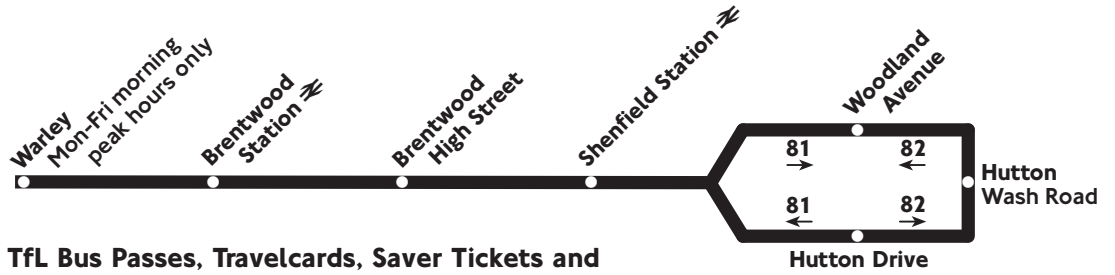

81 82

Warley - Brentwood - Hutton (Circular)

Mondays to Fridays
except evenings

TfL Bus Passes, Travelcards, Saver Tickets and
Oyster Cards are NOT accepted on this service.

Cash fares may differ from those charged on other local bus services.

Monday - Friday