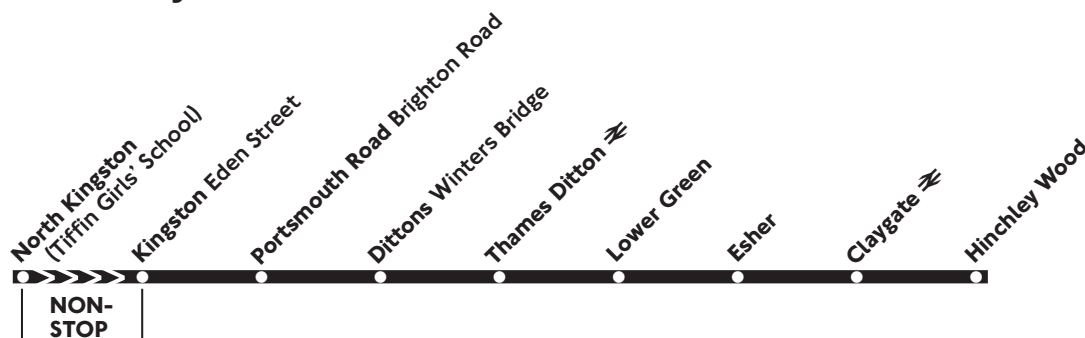

Monday - Friday Schooldays only

Hinchley Wood Manor Road South	0710	---
Claygate The Parade	0716	---
Esher Old Council Offices	↓	0747
Esher Church Street	0724	
Princess Alice Hospice	0726	
Lower Green More Lane	0732	
Lower Green Douglas Road	0735	
Thames Ditton Station	0745	
Thames Ditton Home of Compassion	0750	
Dittons Winters Bridge	0755	0755
Portsmouth Road Brighton Road	0800	0800
Kingston Eden Street	0810	0810
North Kingston Tiffin Girls' School	0820	0820

No service on Saturday, Sunday, School or Public Holidays

Route 801 is operated on behalf of Surrey County Council

Operated by Atbus (01784 241094) 21.4.08 T72770

801

Mondays to Fridays
Schooldays only

North Kingston (Tiffin Girls' School) - Esher - Hinchley Wood