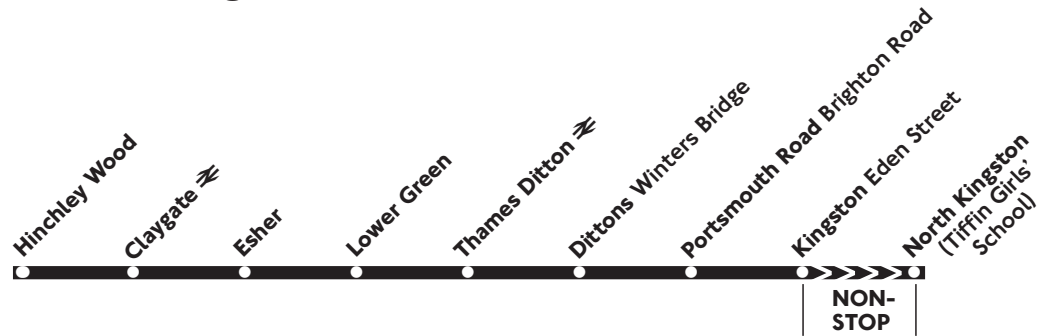

801

Hinchley Wood - Esher - North Kingston (Tiffin Girls' School)

Mondays to Fridays
Schooldays only

TfL Bus Passes, Travelcards, Saver Tickets and Oyster Cards are NOT accepted on this service.

Cash fares may differ from those charged on other local bus services.

Monday - Friday Schooldays only

Hinchley Wood Manor Road South	0710	---
Claygate The Parade	0716	---
Esher Old Council Offices	↓	0747
Esher Church Street	0724	
Princess Alice Hospice	0726	
Lower Green More Lane	0732	
Lower Green Douglas Road	0735	
Thames Ditton Station	0745	
Thames Ditton Home of Compassion	0750	
Dittons Winters Bridge	0755	0755
Portsmouth Road Brighton Road	0800	0800
Kingston Eden Street	0810	0810
North Kingston Tiffin Girls' School	0820	0820

No service on Saturday, Sunday, School or Public Holidays

Route 801 is operated on behalf of Surrey County Council

Operated by Atbus (01784 241094) 21.4.08 T72770

801

Mondays to Fridays
Schooldays only

North Kingston (Tiffin Girls' School) - Esher - Hinchley Wood