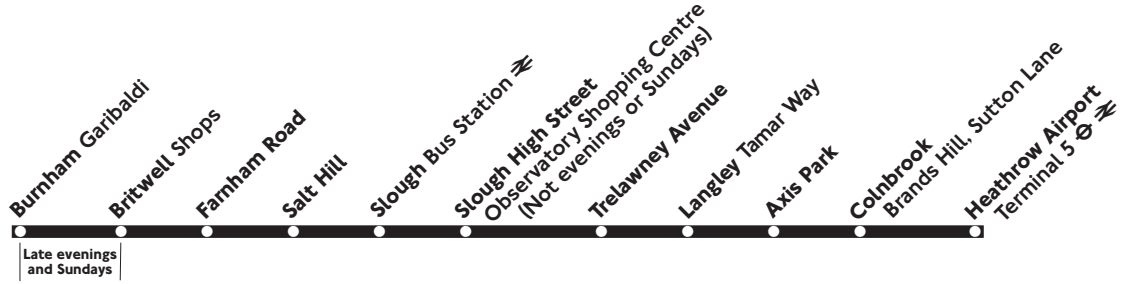

78

Daily

Burnham - Slough - Heathrow Airport (Terminal 5)

TfL Bus Passes, Travelcards, Saver Tickets and Oyster Cards are NOT accepted on this service.

Cash fares may differ from those charged on other local bus services.

Monday - Friday

Britwell Shops	0435	0535	0630	0650	0737	0811	0845	0918	0949			1449	1522	1556	1630	1704	1738	1813
Farnham Road Essex Avenue	0441	0541	0636	0657	0745	0819	0853	0925	0956			1456	1529	1603	1637	1711	1745	1820
Salt Hill Three Tuns	0446	0546	0642	0704	0752	0828	0901	0932	1002	Then		1502	1535	1609	1643	1717	1751	1826
Slough Bus Station	0455	0555	0652	0715	0803	0839	0912	0942	1012	every		1512	1545	1620	1655	1729	1802	1835
Slough High St. Observatory Shopping Ctr	0458	0558	0656	0720	0808	0845	0918	0948	1018	30		1518	1551	1626	1701	1735	1808	1840
Trelawney Avenue Shops	0504	0604	0704	0729	0818	0854	0926	0956	1026	minutes		1526	1600	1635	1710	1745	1818	1850
Langley Tamar Way	0508	0608	0708	0733	0823	0859	0930	1000	1030	until		1530	1604	1639	1714	1749	1822	1854
Axis Park Hurricane Way	0511	0611	0713	0738	0828	0904	0935	1005	1035			1535	1609	1644	1719	1754	1827	1859
Colnbrook Brands Hill, Sutton Lane	0512	0612	0714	0740	0830	0906	0937	1007	1037			1537	1611	1646	1721	1756	1829	1900
Heathrow Airport Terminal 5	0518	0618	0721	0748	0838	0913	0944	1014	1044			1544	1618	1653	1728	1803	1836	1906
Burnham Garibaldi	---	---	2024	2124	2224	2324												
Britwell Shops	1853	1930	2030	2130	2230	2330												
Farnham Road Essex Avenue	1900	1936	2036	2136	2236	2336												
Salt Hill Three Tuns	1905	1941	2041	2141	2241	2341												
Slough Bus Station	1910	1950	2050	2150	2250	2345												
Trelawney Avenue Shops	---	1957	2057	2157	2257	---												
Langley Tamar Way	---	2000	2100	2200	2300	---												
Axis Park Hurricane Way	---	2003	2103	2203	2303	---												
Colnbrook Brands Hill, Sutton Lane	---	2004	2104	2204	2304	---												
Heathrow Airport Terminal 5	---	2010	2110	2210	2310	---												

Saturday

Burnham Garibaldi	---	---	---	---	---	---	---	---	---							1824	2224	2324
Britwell Shops	0435	0535	0635	0730	0755	0820	0850	0919				1619	1649	1720	1750	1830	2230	2330
Farnham Road Essex Avenue	0441	0541	0641	0736	0801	0826	0857	0926				1626	1656	1727	1756	1836	2236	2336
Salt Hill Three Tuns	0446	0546	0646	0741	0806	0831	0902	0932	Then			1632	1702	1732	1801	1841	Then	2241
Slough Bus Station	0455	0555	0655	0750	0815	0840	0912	0942	every			1642	1707	1742	1806	1850	every	2250
Slough High St. Observatory Shopping Ctr	0458	0558	0658	0753	0819	0845	0917	0948	30			1648	---	1748	---	↓	60	↓
Trelawney Avenue Shops	0504	0604	0704	0800	0826	0852	0925	0956	minutes			1656	---	1756	---	1857	mins	2257
Langley Tamar Way	0508	0608	0708	0804	0830	0856	0928	1000	until			1700	---	1800	---	1900	until	2300
Axis Park Hurricane Way	0511	0611	0711	0807	0833	0901	0932	1005				1705	---	1805	---	1903	---	2303
Colnbrook Brands Hill, Sutton Lane	0512	0612	0712	0808	0835	0903	0934	1007				1707	---	1807	---	1904	---	2304
Heathrow Airport Terminal 5	0518	0618	0718	0814	0841	0910	0941	1014				1714	---	1813	---	1910	---	2310

Sundays and Public Holidays (except Christmas Day and Boxing Day)