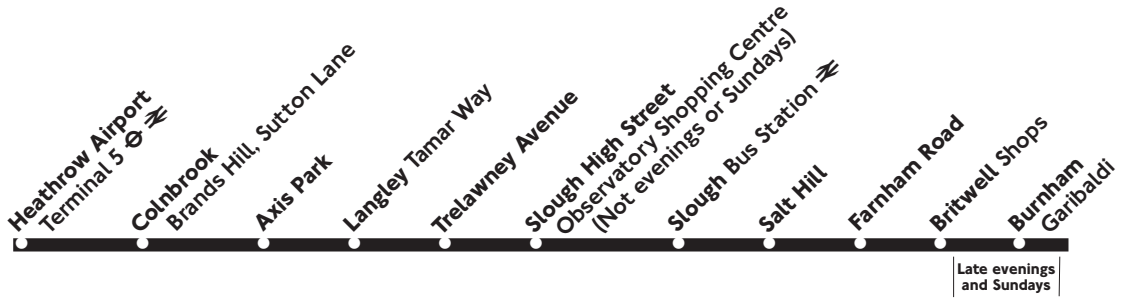

On Sundays route 78 is operated with funding from Slough Borough Council

Most buses on this route are wheelchair accessible

Operated by First (01753 524144) 26.12.08 T74290

78

Daily

Heathrow Airport (Terminal 5) - Slough - Burnham

Monday - Friday continued

Heathrow Airport Terminal 5	1934	2036	2136	2236	2336
Colnbrook Brands Hill, Sutton Lane	1940	2042	2142	2242	2342
Axis Park Hurricane Way	1942	2043	2143	2243	2343
Langley Tamar Way	1945	2046	2146	2246	2346
Trelawney Avenue Shops	1948	2049	2149	2249	2349
Slough Bus Station	2000	2100	2200	2300	2357
Salt Hill Three Tuns	2004	2104	2204	2304	---
Farnham Road Essex Avenue	2008	2108	2208	2308	---
Britwell Shops	2014	2114	2214	2314	---
Burnham Garibaldi	2020	2120	2220	2320	---

Sunday and Public Holidays (except Christmas Day) continued

Heathrow Airport Terminal 5	1736	2236	2336
Colnbrook Brands Hill, Sutton Lane	1742	2242	2342
Axis Park Hurricane Way	1743	Then	2243 2343
Langley Tamar Way	1746	every	2246 2346
Trelawney Avenue Shops	1749	60	2249 2349
Slough Bus Station	1800	minutes	2300 2357
Salt Hill Three Tuns	1804	until	2304 ---
Farnham Road Essex Avenue	1808		2308 ---
Britwell Shops	1814		2314 ---
Burnham Garibaldi	1820		2320 ---

Boxing Day

Heathrow Airport Terminal 5	1045	1645	1745
Colnbrook Brands Hill, Sutton Lane	1052	1652	1752
Axis Park Hurricane Way	1054	Then	1654 1754
Langley Tamar Way	1057	every	1657 1757
Trelawney Avenue Shops	1100	60	1700 1800
Slough Bus Station	1110	minutes	1710 1810
Salt Hill Three Tuns	1119	until	1719 ---
Farnham Road Essex Avenue	1123		1723 ---
Britwell Shops	1129		1729 ---
Burnham Garibaldi	---	---	---