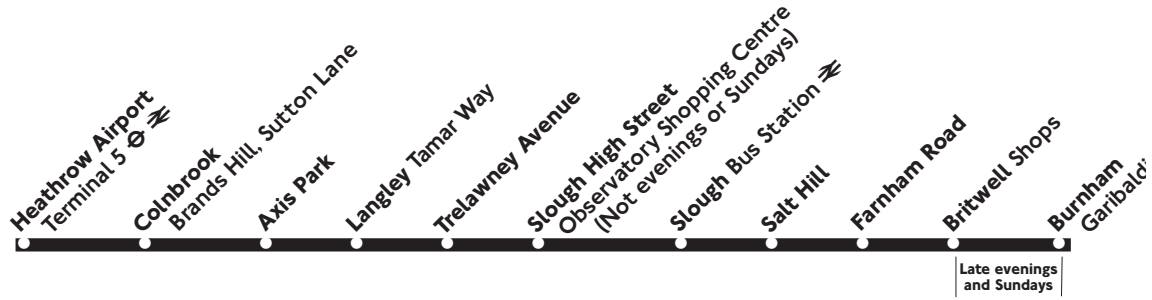

On Sundays route 78 is operated with funding from Slough Borough Council

Most buses on this route are wheelchair accessible

Operated by First (01753 524144) 22.3.08 T72150

78

Daily

Heathrow Airport (Terminal 5) - Slough - Burnham

Saturday

Heathrow Airport Terminal 5 ➡	0542	0637	---	0732	---	0829	0857	0924		1624	1654	1724	1831	1936	2036	2136	2236	2336
Colnbrook Brands Hill, Sutton Lane	0548	0643	---	0738	---	0835	0903	0931		1631	1701	1731	1837	1942	2042	2142	2242	2342
Axis Park Hurricane Way	0549	0644	---	0739	---	0836	0904	0933	Then	1633	1703	1732	1839	1943	2043	2143	2243	2343
Langley Tamar Way	0552	0647	---	0742	---	0839	0908	0938	every	1638	1707	1736	1842	1946	2046	2146	2246	2346
Trelawney Avenue Shops	0556	0651	---	0746	---	0842	0912	0942	30	1642	1711	1739	1846	1949	2049	2149	2249	2349
Slough Bus Station ➡	0610	0705	0735	0800	0830	0858	0927	0957	mins	1657	1727	1758	1900	2000	2100	2200	2300	2357
Salt Hill Three Tuns	0614	0709	0739	0804	0834	0903	0932	1002	until	1702	1732	1802	1904	2004	2104	2204	2304	---
Farnham Road Essex Avenue	0618	0713	0743	0808	0838	0908	0938	1008		1708	1738	1806	1908	2008	2108	2208	2308	---
Britwell Shops	0625	0720	0750	0815	0845	0915	0945	1015		1715	1745	1812	1914	2014	2114	2214	2314	---
Burnham Garibaldi	---	---	---	---	---	---	---	---		---	---	1818	1920	2020	2120	2220	2320	---