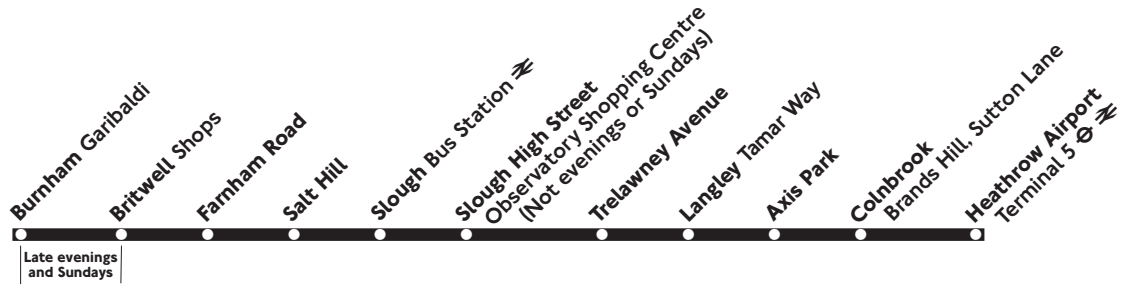

78

Daily

Burnham - Slough - Heathrow Airport (Terminal 5)

TfL Bus Passes, Travelcards, Saver Tickets and Oyster Cards are NOT accepted on this service.

Cash fares may differ from those charged on other local bus services.

Monday - Friday

Britwell Shops	0435	0535	0630	0650	0737	0811	0845	0918	0949		1449	1522	1556	1630	1704	1738	1813
Farnham Road Essex Avenue	0441	0541	0636	0657	0745	0819	0853	0925	0956		1456	1529	1603	1637	1711	1745	1820
Salt Hill Three Tuns	0446	0546	0642	0704	0752	0828	0901	0932	1002	Then	1502	1535	1609	1643	1717	1751	1826
Slough Bus Station	0455	0555	0652	0715	0803	0839	0912	0942	1012	every	1512	1545	1620	1655	1729	1802	1835
Slough High St. Observatory Shopping Ctr	0458	0558	0656	0720	0808	0845	0918	0948	1018	30	1518	1551	1626	1701	1735	1808	1840
Trelawney Avenue Shops	0504	0604	0704	0729	0818	0854	0926	0956	1026	minutes	1526	1600	1635	1710	1745	1818	1850
Langley Tamar Way	0508	0608	0708	0733	0823	0859	0930	1000	1030	until	1530	1604	1639	1714	1749	1822	1854
Axis Park Hurricane Way	0511	0611	0713	0738	0828	0904	0935	1005	1035		1535	1609	1644	1719	1754	1827	1859
Colnbrook Brands Hill, Sutton Lane	0512	0612	0714	0740	0830	0906	0937	1007	1037		1537	1611	1646	1721	1756	1829	1900
Heathrow Airport Terminal 5	0518	0618	0721	0748	0838	0913	0944	1014	1044		1544	1618	1653	1728	1803	1836	1906

Monday - Friday continued

Burnham Garibaldi	---	---	2024	2124	2224	2324
Britwell Shops	1853	1930	2030	2130	2230	2330
Farnham Road Essex Avenue	1900	1936	2036	2136	2236	2336
Salt Hill Three Tuns	1905	1941	2041	2141	2241	2341
Slough Bus Station	1910	1950	2050	2150	2250	2345
Slough High St. Observatory Shopping Ctr	---	↓	↓	↓	↓	---
Trelawney Avenue Shops	---	1957	2057	2157	2257	---
Langley Tamar Way	---	2000	2100	2200	2300	---
Axis Park Hurricane Way	---	2003	2103	2203	2303	---
Colnbrook Brands Hill, Sutton Lane	---	2004	2104	2204	2304	---
Heathrow Airport Terminal 5	---	2010	2110	2210	2310	---

Saturday

	0435	0535	0635	0730	0755	0820	0850	0919			1619	1649
	0441	0541	0641	0736	0801	0826	0857	0926			1626	1656
	0446	0546	0646	0741	0806	0831	0902	0932	Then		1632	1702
	0455	0555	0655	0750	0815	0840	0912	0942	every		1642	1707
	0458	0558	0658	0753	0819	0845	0917	0948	30		1648	---
	0504	0604	0704	0800	0826	0852	0925	0956	mins		1656	---
	0508	0608	0708	0804	0830	0856	0928	1000	until		1700	---
	0511	0611	0711	0807	0833	0901	0932	1005			1705	---
	0512	0612	0712	0808	0835	0903	0934	1007			1707	---
	0518	0618	0718	0814	0841	0910	0941	1014			1714	---

Saturday continued

Burnham Garibaldi	---	---	1824	2224	2324
Britwell Shops	1720	1750	1830	2230	2330
Farnham Road Essex Avenue	1727	1756	1836	2236	2336
Salt Hill Three Tuns	1732	1801	1841	Then	2241 2341
Slough Bus Station	1742	1806	1850	every	2250 2345
Slough High St. Observatory Shopping Ctr	1748	---	↓	60	---
Trelawney Avenue Shops	1756	---	1857	mins	2257
Langley Tamar Way	1800	---	1900	until	2300
Axis Park Hurricane Way	1805	---	1903		2303
Colnbrook Brands Hill, Sutton Lane	1807	---	1904		2304
Heathrow Airport Terminal 5	1813	---	1910		2310

Sundays and Public Holidays (except Christmas Day)