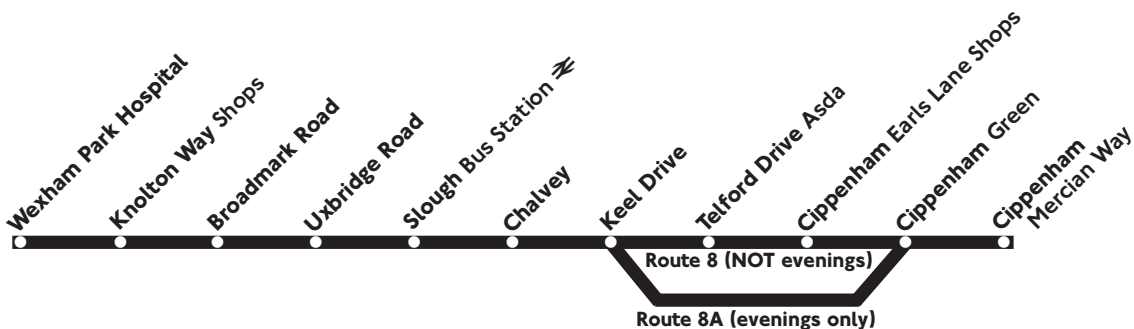

Mondays to Saturdays
except evenings

Mondays to
Saturdays
evenings

Wexham Park Hospital - Slough - Cippenham

TfL Bus Passes, Travelcards, Saver Tickets and Oyster Cards are NOT accepted on this service. Cash fares may differ from those charged on other local bus services.

Monday - Friday

Wexham Park Hospital	---	---	---	0732	0809	0843	0917	0951	1023								
Knolton Way Shops	---	---	---	0736	0813	0847	0921	0955	1027								
The Frithe Sheehy Way	---	---	---	0739	0816	0850	0924	0958	1030								
Broadmark Road Wexham Road	---	---	---	0743	0820	0854	0928	1002	1034								
Uxbridge Road Goodman Park	---	---	---	0745	0822	0856	0930	1004	1036								
Slough Wellington Street, Sorting Office	---	---	---	0749	0828	0859	0933	1007	1039								
Slough Bus Station	0635	0658	0727	0801	0837	0911	0945	1015	1045								
Windsor Road Slough High Street	0637	0700	0729	0803	0839	0913	0947	1017	1047								
Chalvey Foresters	0640	0703	0732	0807	0843	0917	0951	1021	1051								
Keel Drive	0642	0705	0735	0810	0846	0920	0954	1024	1054								
Telford Drive Asda	0645	0709	0739	0814	0850	0924	0957	1027	1057								
Cippenham Earls Lane Shops	0648	0712	0742	0817	0853	0927	1000	1030	1100								
Cippenham Green	0651	0715	0745	0821	0857	0930	1003	1033	1103								
Cippenham Mercian Way/St Andrew's Way	0653	0717	0747	0823	0859	0932	1005	1035	1105								

		8A	8A	8A	8A
Wexham Park Hospital	1830	---	---	---	---
Knolton Way Shops	1833	---	---	---	---
The Frithe Sheehy Way	1836	---	---	---	---
Broadmark Road Wexham Road	1840	---	---	---	---
Uxbridge Road Goodman Park	1842	---	---	---	---
Slough Wellington Street, Sorting Office	1845	---	---	---	---
Slough Bus Station	1850	1937	2037	2137	2237
Windsor Road Slough High Street	1852	1939	2039	2139	2239
Chalvey Foresters	1857	1942	2042	2142	2242
Keel Drive	1900	1945	2045	2145	2245
Telford Drive Asda	1903	↓	↓	↓	↓
Cippenham Earls Lane Shops	1906	↓	↓	↓	↓
Cippenham Green	1909	1949	2049	2149	2249
Cippenham Mercian Way/St Andrew's Way	1910	1950	2050	2150	2250

Saturdays

						8A	8A	8A	8A
Wexham Park Hospital	---	---	0853			1653	1753	---	---
Knolton Way Shops	---	---	0857			1657	1756	---	---
The Frithe Sheehy Way	---	---	0900			1700	1759	---	---
Broadmark Road Wexham Road	---	---	0904			1704	1803	---	---
Uxbridge Road Goodman Park	---	---	0906	Then		1706	1805	---	---
Slough Wellington Street, Sorting Office	---	---	0909	every		1709	1808	---	---
Slough Bus Station	0755	0845	0915	30		1715	1815	1937	2037
Windsor Road Slough High Street	0757	0847	0917	minutes		1717	1817	1939	2039
Chalvey Foresters	0801	0851	0921	until		1721	1821	1942	2042
Keel Drive	0804	0854	0924			1724	1824	1945	2045
Telford Drive Asda	0807	0857	0927			1727	1827	↓	↓
Cippenham Earls Lane Shops	0810	0900	0930			1730	1830	↓	↓
Cippenham Green	0813	0903	0933			1733	1833	1949	2049
Cippenham Mercian Way/St Andrew's Way	0815	0905	0935			1735	1835	1950	2050

No service on Sunday or Public Holidays

Route 8A is operated with funding from Slough Borough Council

Operated by First (01753 524144) 22.3.08 T7225T