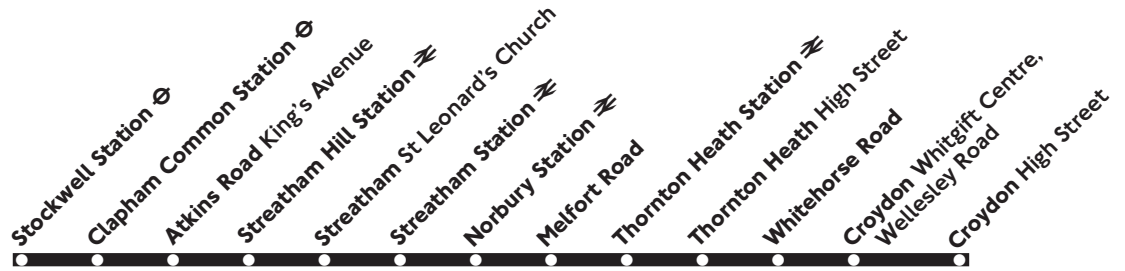

50

Daily

Stockwell - Streatham - Croydon

Monday - Friday

| | | | | | | | | | | | | | | | | |
|---|------|------|------|------|---------|------|------|------|------|---------|------|------|------|------|------|------------|
| Stockwell Station ⇄ | 0505 | 0525 | 0545 | 0600 | 0615 | 0630 | 0642 | 0653 | 0702 | | 1909 | 1923 | 1938 | 1953 | 2011 | 2131 |
| Clapham Common Station ⇄ | 0510 | 0530 | 0550 | 0605 | 0620 | 0635 | 0647 | 0658 | 0707 | Then | 1915 | 1929 | 1943 | 1958 | 2016 | 2136 |
| Atkins Road King's Avenue | 0518 | 0538 | 0558 | 0613 | 0628 | 0643 | 0655 | 0706 | 0715 | about | 1927 | 1941 | 1954 | 2007 | 2025 | Then 2145 |
| Streatham Hill Station ⇄ | 0522 | 0542 | 0602 | 0617 | 0632 | 0647 | 0659 | 0710 | 0719 | every | 1932 | 1946 | 1959 | 2012 | 2030 | every 2150 |
| Streatham St Leonard's Church | 0525 | 0545 | 0605 | 0620 | 0635 | 0650 | 0702 | 0713 | 0722 | 12 | 1939 | 1953 | 2006 | 2019 | 2037 | 20 2157 |
| Norbury Station ⇄ | 0530 | 0550 | 0610 | 0625 | 0640 | 0655 | 0707 | 0718 | 0729 | minutes | 1946 | 2000 | 2013 | 2026 | 2044 | mins 2204 |
| Thornton Heath Station ⇄ | 0535 | 0555 | 0615 | 0630 | 0645 | 0700 | 0712 | 0724 | 0736 | until | 1953 | 2007 | 2020 | 2033 | 2051 | until 2211 |
| Croydon Whitgift Centre, Wellesley Road | 0543 | 0603 | 0623 | 0638 | 0653 | 0708 | 0720 | 0733 | 0748 | | 2003 | 2017 | 2030 | 2043 | 2101 | 2221 |
| Croydon High Street | 0547 | 0607 | 0627 | 0642 | 0657 | 0712 | 0724 | 0739 | 0754 | | 2007 | 2021 | 2034 | 2047 | 2105 | 2225 |
| Stockwell Station ⇄ | 2151 | 2211 | 2231 | 2250 | | | | | 0030 | | | | | | | |
| Clapham Common Station ⇄ | 2156 | 2216 | 2236 | 2255 | | | | | 0035 | | | | | | | |
| Atkins Road King's Avenue | 2205 | 2225 | 2245 | 2303 | Then | | | | 0043 | | | | | | | |
| Streatham Hill Station ⇄ | 2210 | 2230 | 2250 | 2307 | every | | | | 0047 | | | | | | | |
| Streatham St Leonard's Church | 2217 | 2235 | 2254 | 2310 | 20 | | | | 0050 | | | | | | | |
| Norbury Station ⇄ | 2224 | 2241 | 2259 | 2315 | minutes | | | | 0055 | | | | | | | |
| Thornton Heath Station ⇄ | 2231 | 2247 | 2304 | 2320 | until | | | | 0100 | | | | | | | |
| Croydon Whitgift Centre, Wellesley Road | 2239 | 2255 | 2312 | 2328 | | | | | 0108 | | | | | | | |
| Croydon High Street | 2243 | 2259 | 2316 | 2332 | | | | | 0112 | | | | | | | |