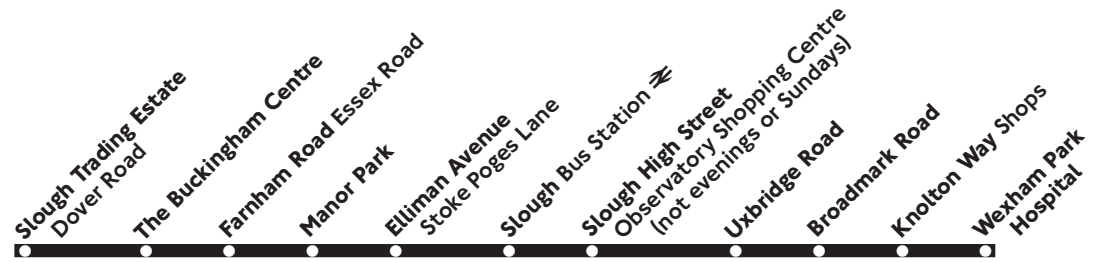

Most buses on this route are wheelchair accessible

Route 3 is operated evenings and Sundays with funding from Slough Borough Council

Operated by First (01753 524144) 22.3.08 T72240

3

Daily

Slough Trading Estate - Slough - Wexham Park Hospital